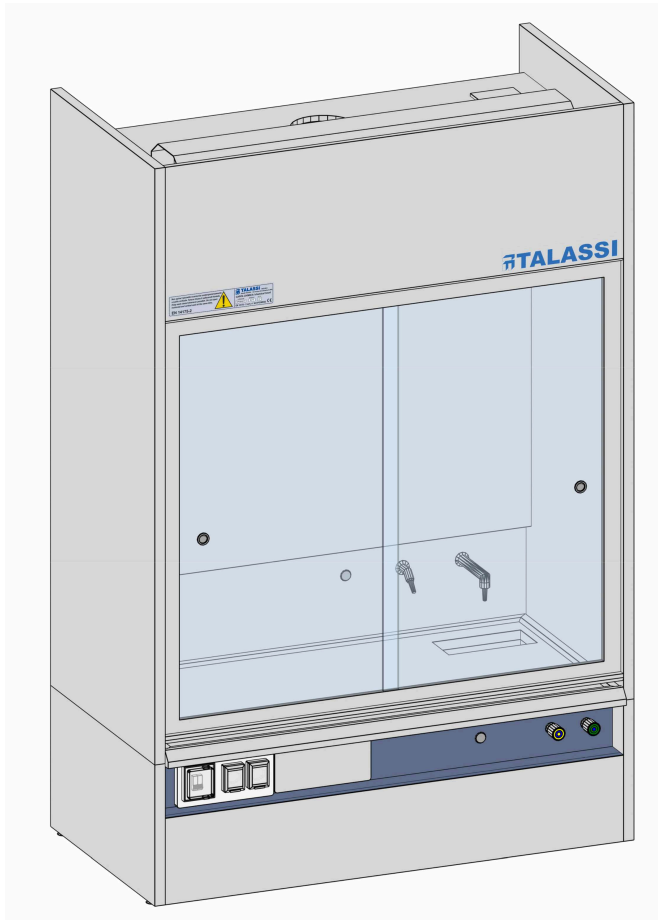

Cap CAPPMA90

Parete Wall
Chemical fume hood MA90

CAPPE CHIMICHE
Chemical fume hood

MA90

Accessori
Accessories:

DESCRIZIONE / DESCRIPTION

Servizi su cruscotto / Mobilietti in laminato ignifugo

Service control under the working top / Fire-proof laminate cabinets

CAPPE CHIMICHE
Chemical fume hood

MA90

Accessori
Accessories:

DESCRIZIONE / DESCRIPTION

Servizi su cruscotto / Moletti in laminato ignifugo / Piano in Polipropilene bianco
Service control under the working top / Fire -proof laminate cabinets
White polypropylene working top

Interno tutto in polipropilene

Interior all in polypropylene
MA902110 - L 130 - P 80 - H 235 / 275
MA902120 - L 160 - P 80 - H 235 / 275
MA902130 - L 190 - P 80 - H 235 / 275

Cap

Parete
Wall

CAPPA con PIANO H 50 MA90

Chemical fume hood, working top h 50 MA90EVO

CAPPE CHIMICHE
Chemical fume hood

MA90

Accessori
Accessories:

DESCRIZIONE / DESCRIPTION

Servizi su cruscotto

Service control under the working top

MA902024 - L 126,5 - P 80 - H 235 / 315