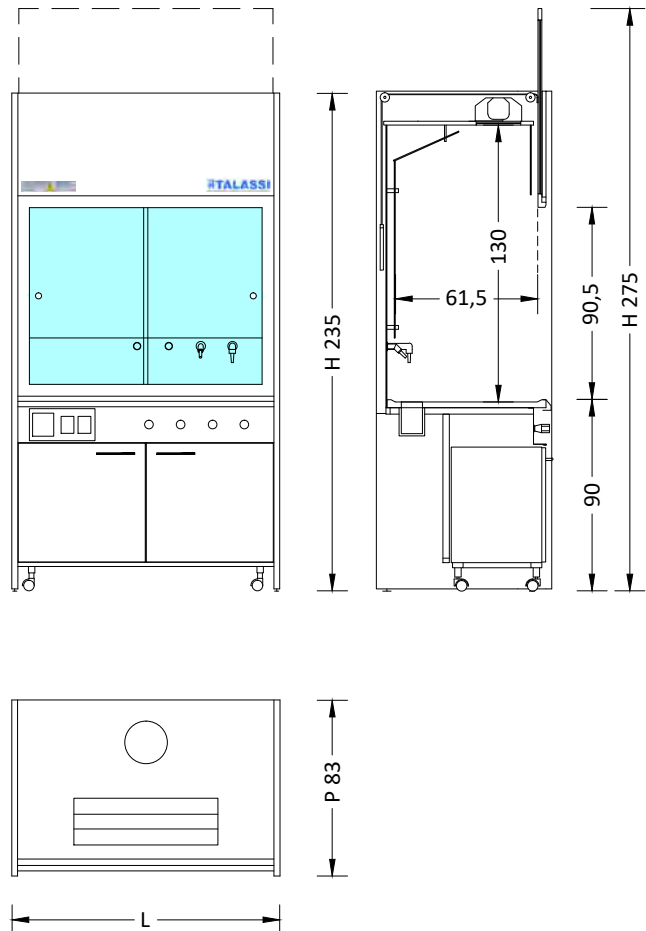

Cap CAPPMA90

Parete Wall
Chemical fume hood MA90

CAPPE CHIMICHE
Chemical fume hood

MA90

Accessori
Accessories: