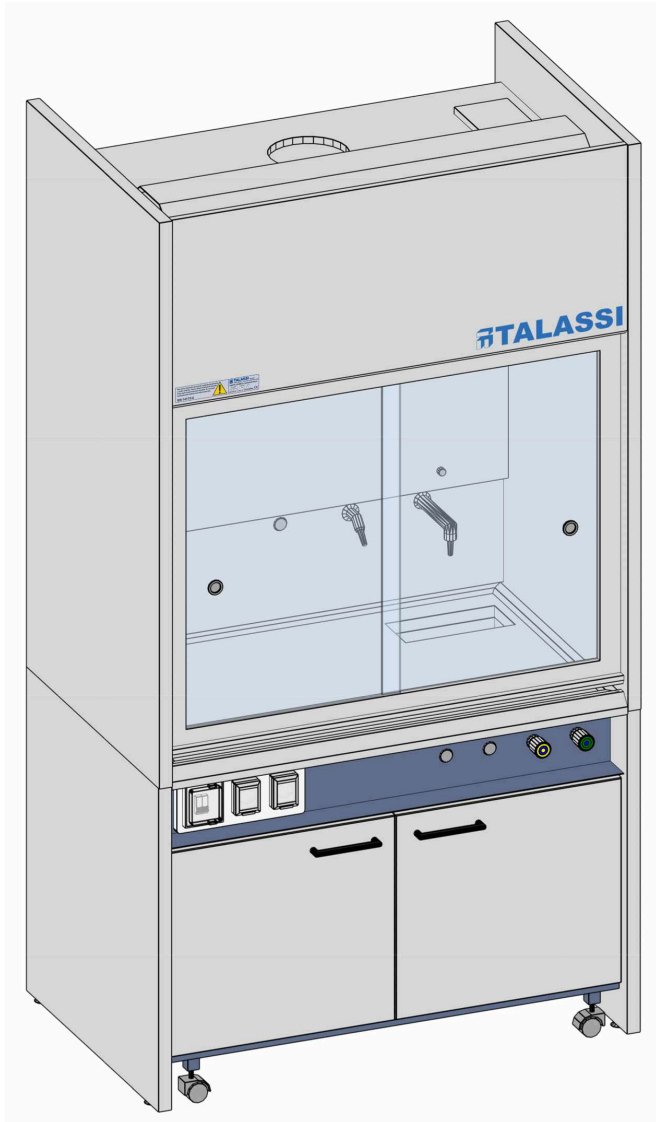

Cap CAPPMA90

Parete Wall
Chemical fume hood MA90

CAPPE CHIMICHE
Chemical fume hood

MA90

Accessori
Accessories:

DESCRIZIONE / DESCRIPTION

Servizi su cruscotto / Mobilietti in laminato ignifugo

Service control under the working top / Fire-proof laminate cabinets

Interno laminato HPL

Interior in laminate HPL

MA902023 - L 126,5 - P 80 - H 235 / 275

MA902033 - L 156,5 - P 80 - H 235 / 275

MA902053 - L 186,5 - P 80 - H 235 / 275

Interno in metallo

Metal interior

MA902022 - L 126,5 - P 80 - H 235 / 275

MA902032 - L 156,5 - P 80 - H 235 / 275

MA902052 - L 186,5 - P 80 - H 235 / 275

OPZIONI / OPTIONS

Piano in Monolitico / Monolithic gres working top

Piano in Acciaio Inox Aisi 316 / Steel working top AISI 316

Piano in Polipropilene bianco / White polypropylene working top

Cap CAPP A, CASTELLO E PIANO IN POLIPROPILENE

Parete Wall Interior working area and top in polypropylene

PERSONALIZZATA / CUSTOMIZED

STANDARD / STANDARD