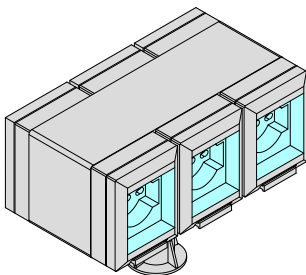

MA90805
6 Prese Schuko 220V-16A
6 Schuko 220V-16A sockets