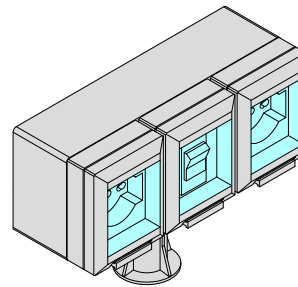

MA90802i
2 Prese Schuko 220V-16A con interruttore
2 Schuko 220V-16A sockets with switch