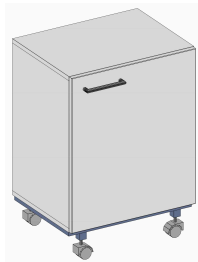

Mob ARMADIETTI / CASSONETTI SU RUOTE

Cabinet on castors

Certificati / Certificates: EN 16121

MA95A57