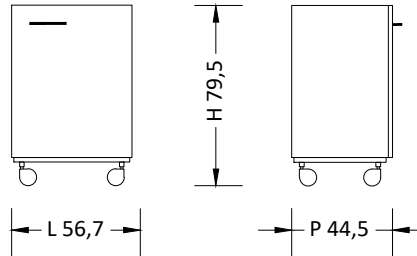

MA95A84 (L 83,5)
MA95A114 (L 113,6)