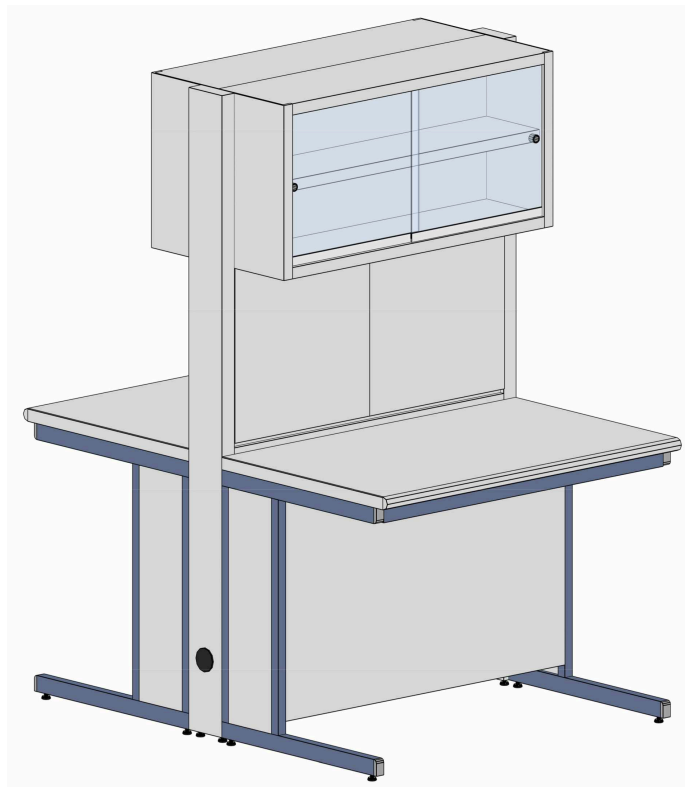

Certificati / Certificates: EN 13150 / EN 61010-1