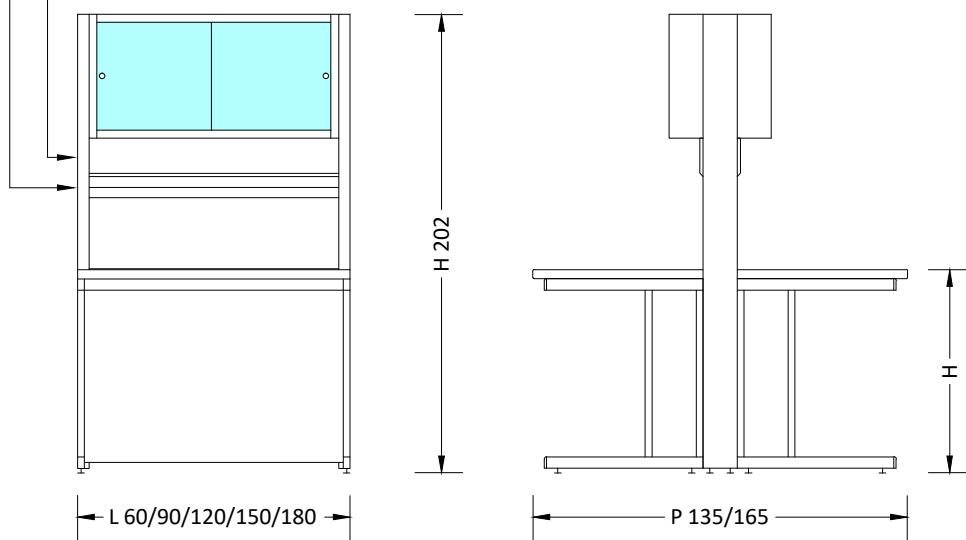

Banco h 90 / Bench h 90
Scrivania h 75 / Desk h 75

Accessori
Accessories:

Ban BANCO con ALZATA TECNICA M1

Parete
Wall

Bench with utilities partition M1

Certificati / Certificates: EN 13150 / EN 61010-1

BANCHI LABORATORIO
Laboratory benches