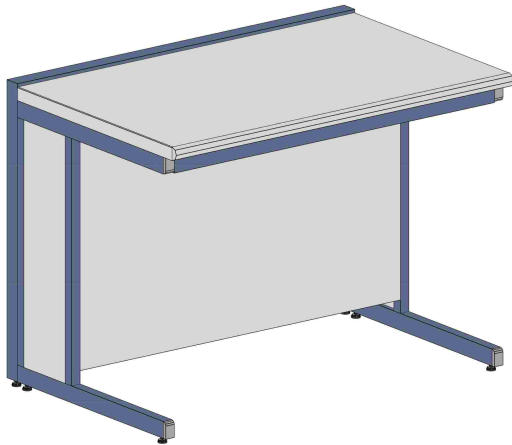

MA95

Accessori
Accessories:

Ban BANCO
CENTRALE
Central **Bench**

Certificati / Certificates: EN 13150 / EN 61010-1

L 60/90/120/150/180

P 120/150

Banco h 90 / Bench h 90
Scrivania h 75 / Desk h 75

BANCHI LABORATORIO
Laboratory benches

MA95

Accessori
Accessories:

Ban BANCO con BARRA PORTASERVIZI

Parete
Wall

Bench with technical utilities duct

Certificati / Certificates: EN 13150 / EN 61010-1

Banco h 90 / Bench h 90
Scrivania h 75 / Desk h 75

BANCHI LABORATORIO
Laboratory benches

MA95

Accessori
Accessories:

Banco h 90 / Bench h 90
Scrivania h 75 / Desk h 75

Ban BANCO con BARRA PORTASERVIZI

Centrale
Central

Bench with technical utilities duct

Certificati / Certificates: EN 13150 / EN 61010-1

L 60/90/120/150/180

P 125/155

Banco h 90 / Bench h 90
Scrivania h 75 / Desk h 75

L 60/90/120/150/180

P 135/165

Banco h 90 / Bench h 90
Scrivania h 75 / Desk h 75

BANCHI LABORATORIO
Laboratory benches

MA95