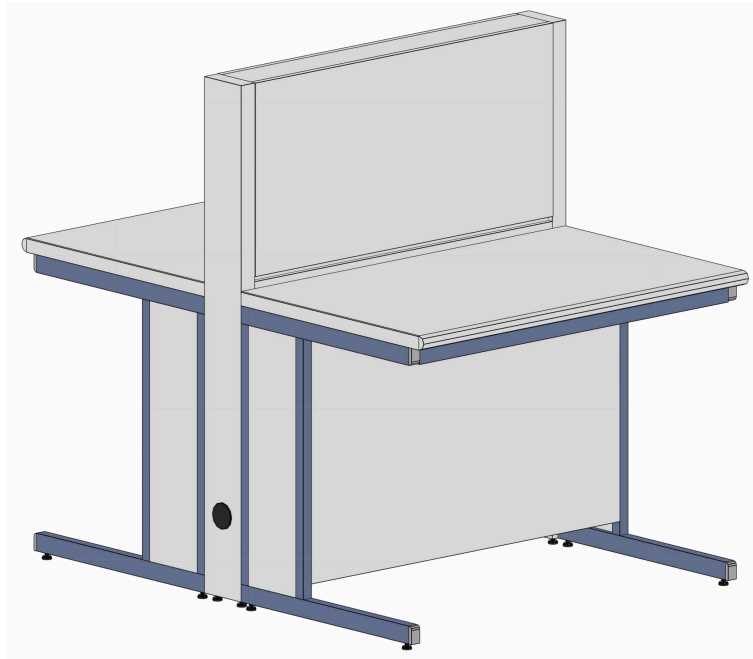

BANCHI LABORATORIO
Laboratory benches

**MA95
AIR**

**Accessori
Accessories:**

Banco h 90 / Bench h 90
Scrivania h 75 / Desk h 75

Ban BANCO con ALZATA TECNICA M1

Parete
Wall

Bench with utilities partition M1

Certificati / Certificates: EN 13150 / EN 61010-1

BANCHI LABORATORIO
Laboratory benches

**MA95
AIR**

**Accessori
Accessories:**

Banco h 90 / Bench h 90
Scrivania h 75 / Desk h 75

Ban BANCO con ALZATA TECNICA M1

Centrale
Central

Bench with utilities partition M1

Certificati / Certificates: EN 13150 / EN 61010-1

BANCHI LABORATORIO
Laboratory benches

**MA95
AIR**

**Accessori
Accessories:**

Banco h 90 / Bench h 90
Scrivania h 75 / Desk h 75