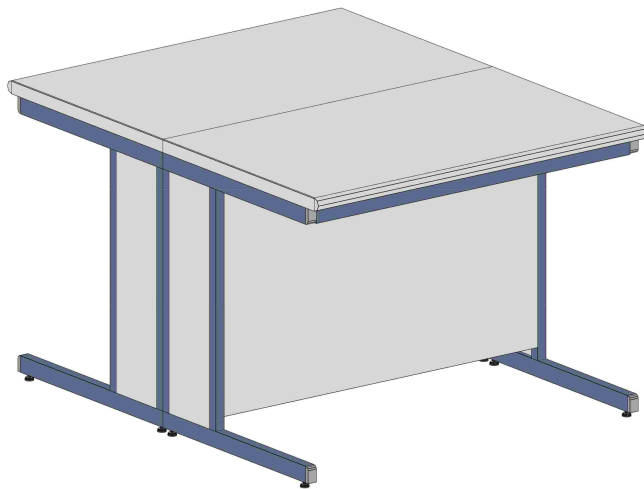

Ban BANCO

Parete
Wall

Bench

Certificati / Certificates: EN 13150 / EN 61010-1

← L 60/90/120/150/180 →

← P 60/75 →

Banco h 90 / Bench h 90
Scrivania h 75 / Desk h 75

BANCHI LABORATORIO
Laboratory benches

MA95

Accessori
Accessories:

Ban BANCO
CENTRALE
Central **Bench**

Certificati / Certificates: EN 13150 / EN 61010-1

L 60/90/120/150/180

P 120/150

Banco h 90 / Bench h 90
Scrivania h 75 / Desk h 75

BANCHI LABORATORIO
Laboratory benches