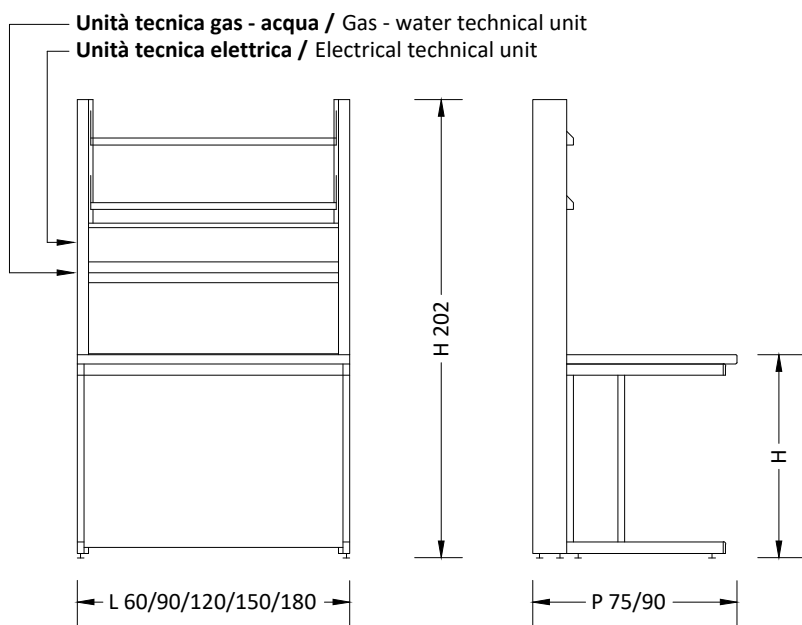

BANCHI LABORATORIO
Laboratory benches

**MA95
AIR**