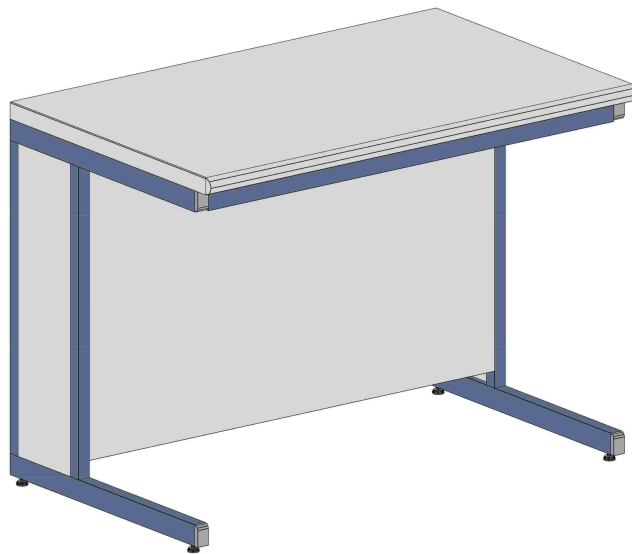

Ban BANCO

Parete
Wall

Bench

Certificati / Certificates: EN 13150 / EN 61010-1

← L 60/90/120/150/180 →

← P 60/75 →

Banco h 90 / Bench h 90
Scrivania h 75 / Desk h 75

BANCHI LABORATORIO
Laboratory benches

MA95

Accessori
Accessories:

Ban BANCO
CENTRALE
Central **Bench**

Certificati / Certificates: EN 13150 / EN 61010-1

L 60/90/120/150/180

P 120/150

Banco h 90 / Bench h 90
Scrivania h 75 / Desk h 75

BANCHI LABORATORIO
Laboratory benches