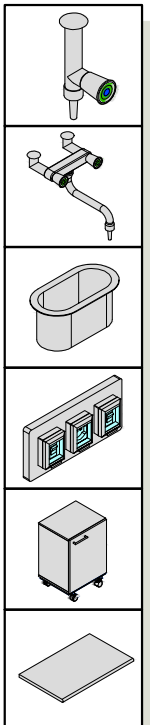

Accessori
Accessories: