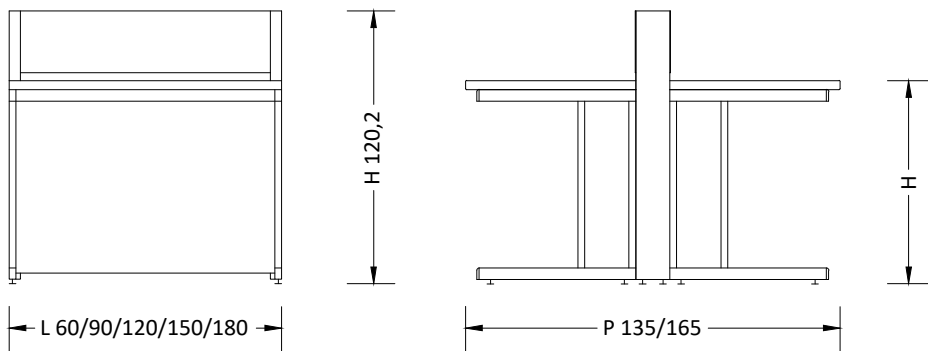

BANCHI LABORATORIO
Laboratory benches

**MA95
AIR**

**Accessori
Accessories:**