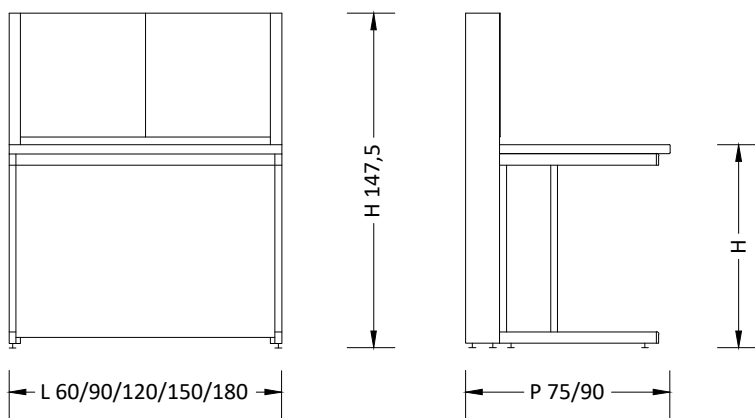

Parete
Wall

Bench with utilities partition M2

Certificati / Certificates: EN 13150 / EN 61010-1

BANCHI LABORATORIO
Laboratory benches

**MA95
AIR**

**Accessori
Accessories:**

Banco h 90 / Bench h 90
Scrivania h 75 / Desk h 75