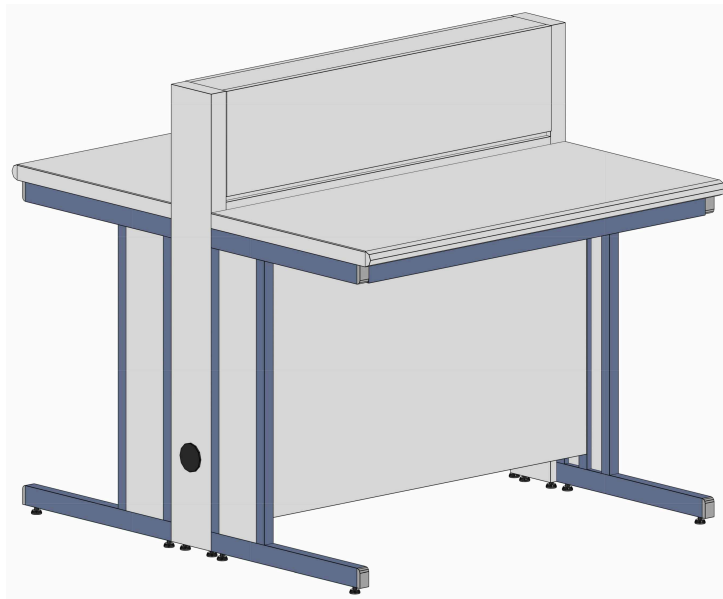

Banco h 90 / Bench h 90
Scrivania h 75 / Desk h 75

Accessori
Accessories:

Ban BANCO con ALZATA TECNICA M1

Parete
Wall

Bench with utilities partition M1

Certificati / Certificates: EN 13150 / EN 61010-1

BANCHI LABORATORIO
Laboratory benches

**MA95
AIR**

Accessori
Accessories:

Banco h 90 / Bench h 90
Scrivania h 75 / Desk h 75

Ban BANCO con ALZATA TECNICA M1

Centrale
Central

Bench with utilities partition M1

Certificati / Certificates: EN 13150 / EN 61010-1

BANCHI LABORATORIO
Laboratory benches

**MA95
AIR**

**Accessori
Accessories:**

Banco h 90 / Bench h 90
Scrivania h 75 / Desk h 75

Ban BANCO con ALZATA TECNICA M1

Parete
Wall

Bench with utilities partition M1