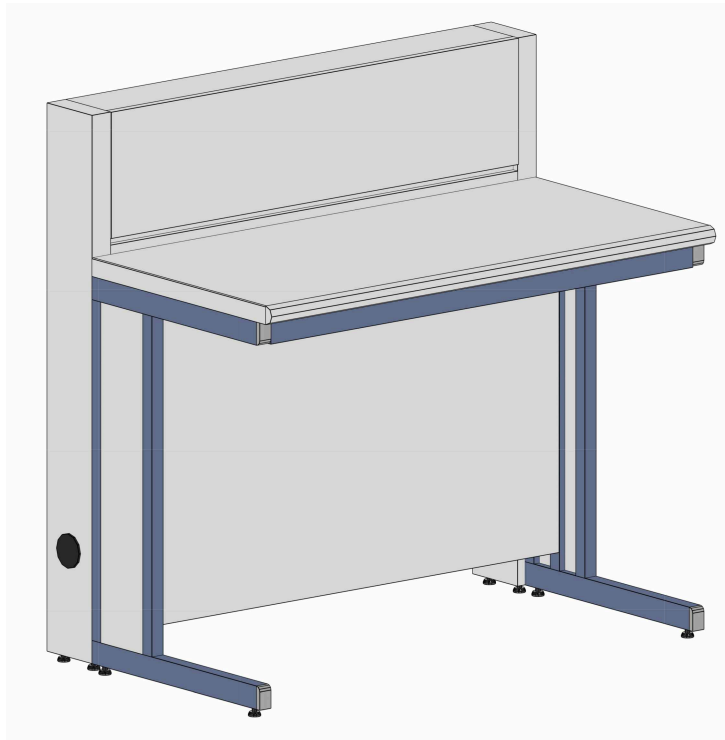

Banco h 90 / Bench h 90
Scrivania h 75 / Desk h 75

Accessori
Accessories:

Ban BANCO con ALZATA TECNICA M1

Parete
Wall

Bench with utilities partition M1

Certificati / Certificates: EN 13150 / EN 61010-1

BANCHI LABORATORIO
Laboratory benches

**MA95
AIR**

Accessori
Accessories:

Banco h 90 / Bench h 90
Scrivania h 75 / Desk h 75

Ban BANCO con ALZATA TECNICA M1

Centrale
Central

Bench with utilities partition M1

Certificati / Certificates: EN 13150 / EN 61010-1

BANCHI LABORATORIO
Laboratory benches

**MA95
AIR**

**Accessori
Accessories:**

Banco h 90 / Bench h 90
Scrivania h 75 / Desk h 75

Ban BANCO con ALZATA TECNICA M1

Parete
Wall

Bench with utilities partition M1