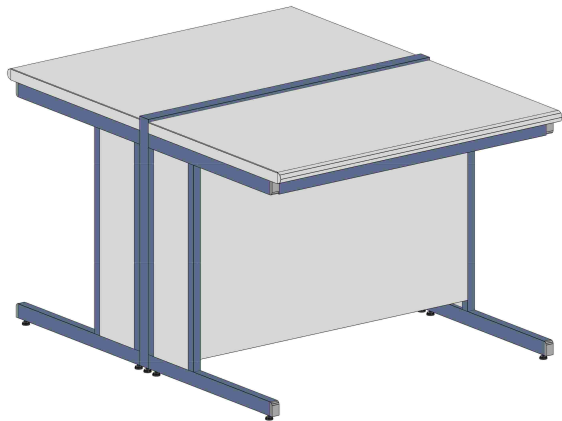

BANCHI LABORATORIO
Laboratory benches

MA95

Accessori
Accessories:

Banco h 90 / Bench h 90
Scrivania h 75 / Desk h 75

Ban BANCO con BARRA PORTASERVIZI

Centrale
Central

Bench with technical utilities duct

Certificati / Certificates: EN 13150 / EN 61010-1

L 60/90/120/150/180

P 125/155

Banco h 90 / Bench h 90
Scrivania h 75 / Desk h 75

L 60/90/120/150/180

P 135/165

Banco h 90 / Bench h 90
Scrivania h 75 / Desk h 75

BANCHI LABORATORIO
Laboratory benches

MA95