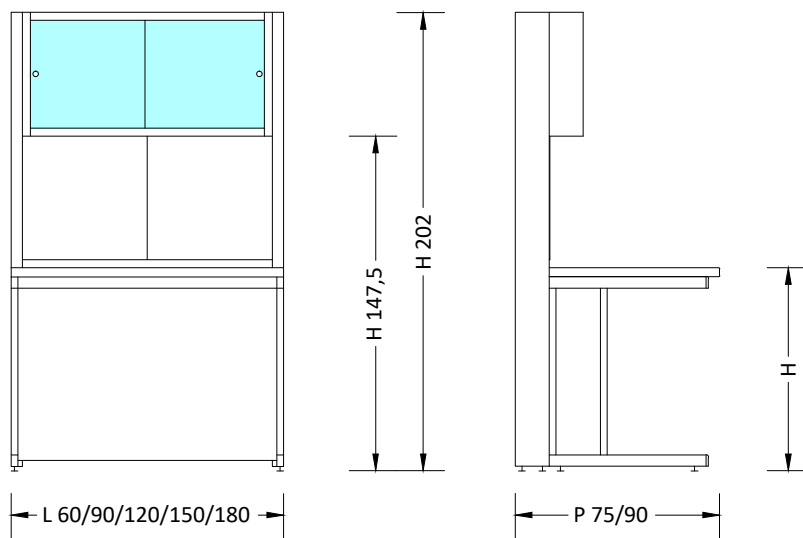

BANCHI LABORATORIO
Laboratory benches

MA95
AIR