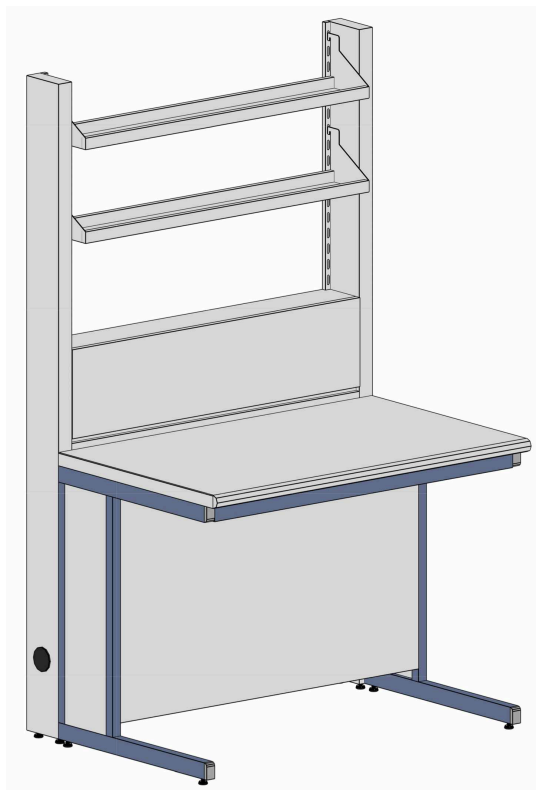

BANCHI LABORATORIO
Laboratory benches

**MA95
AIR**

**Accessori
Accessories:**

Banco h 90 / Bench h 90
Scrivania h 75 / Desk h 75

Ban BANCO con ALZATA TECNICA M1

Parete
Wall

Bench with utilities partition M1

Centrale
Central

Bench with utilities partition M1

Certificati / Certificates: EN 13150 / EN 61010-1

BANCHI LABORATORIO
Laboratory benches

**MA95
AIR**

**Accessori
Accessories:**

Banco h 90 / Bench h 90
Scrivania h 75 / Desk h 75

Ban
Parete
Wall

BANCO con ALZATA TECNICA M1 e MENSOLE REGOLABILI

Bench with wall panel unit, adjustable shelves M1

TALASSI
ISO 9001 / ISO 14001 / OHSAS 18001

Certificati / Certificates: EN 13150 / EN 61010-1

BANCHI LABORATORIO
Laboratory benches

**MA95
AIR**

Banco h 90 / Bench h 90
Scrivania h 75 / Desk h 75

Accessori
Accessories:

Ban
Centrale
Central

BANCO con ALZATA TECNICA M1 e MENSOLE REGOLABILI

Bench with wall panel unit, adjustable shelves M1