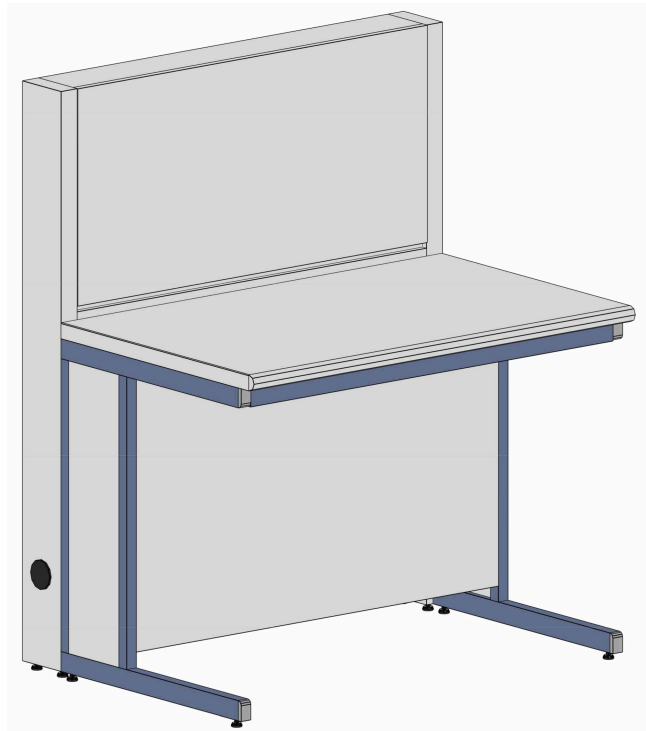

Ban BANCO con ALZATA TECNICA M1

Parete
Wall

Bench with utilities partition M1

Certificati / Certificates: EN 13150 / EN 61010-1