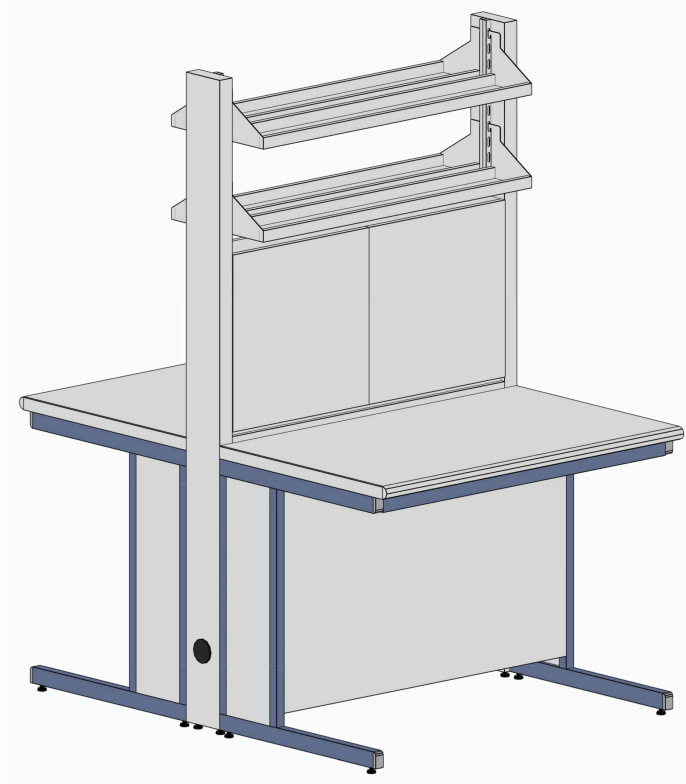

BANCHI LABORATORIO
Laboratory benches

**MA95
AIR**

Banco h 90 / Bench h 90
Scrivania h 75 / Desk h 75

Accessori
Accessories:

Certificati / Certificates: EN 13150 / EN 61010-1

BANCHI LABORATORIO
Laboratory benches