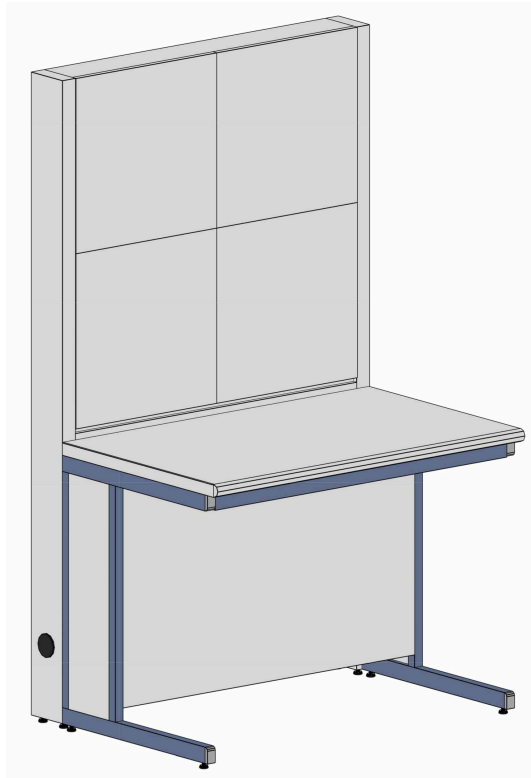

BANCHI LABORATORIO
Laboratory benches

**MA95
AIR**

Banco h 90 / Bench h 90
Scrivania h 75 / Desk h 75

Accessori
Accessories:

Ban BANCO con ALZATA TECNICA M2

Parete
Wall

Bench with wall panel M2

Certificati / Certificates: EN 13150 / EN 61010-1