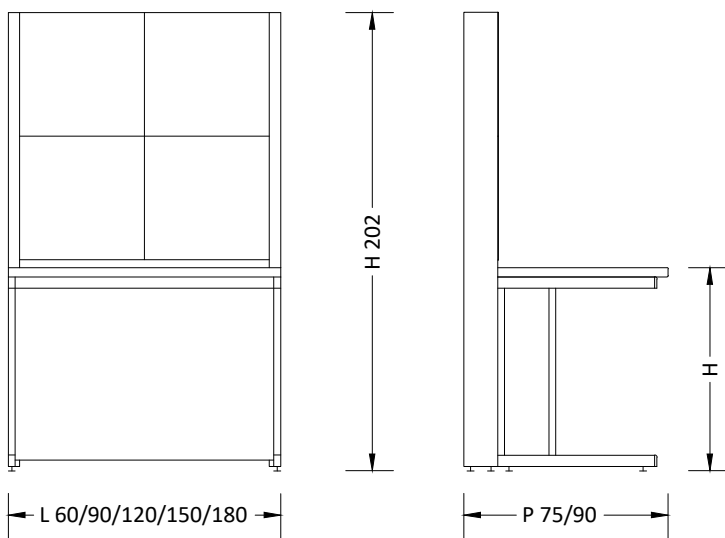

BANCHI LABORATORIO
Laboratory benches

**MA95
AIR**