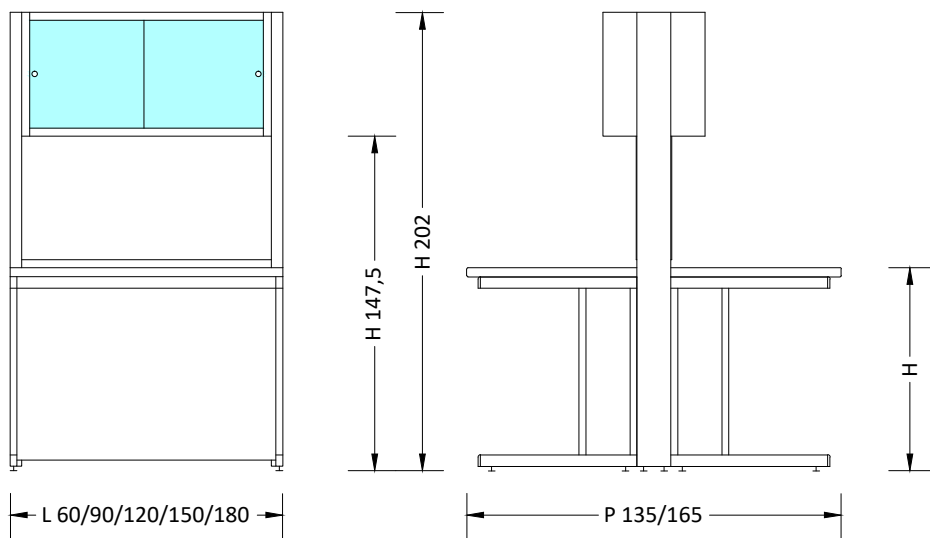

BANCHI LABORATORIO
Laboratory benches

**MA95
AIR**