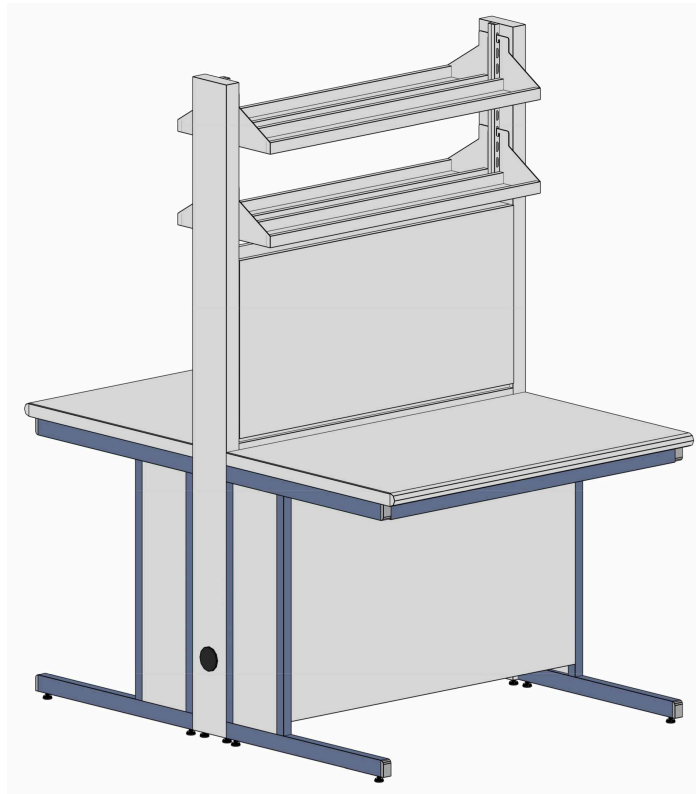

BANCHI LABORATORIO
Laboratory benches

**MA95
AIR**

Banco h 90 / Bench h 90
Scrivania h 75 / Desk h 75

Accessori
Accessories:

Certificati / Certificates: EN 13150 / EN 61010-1

BANCHI LABORATORIO
Laboratory benches

MA95
AIR

Accessori
Accessories:

Banco h 90 / Bench h 90
Scrivania h 75 / Desk h 75

Ban
Parete
Wall

BANCO con ALZATA TECNICA e PENSILE M1

Bench with wall panel unit, metal hanging cabinet, crystal sliding doors M1