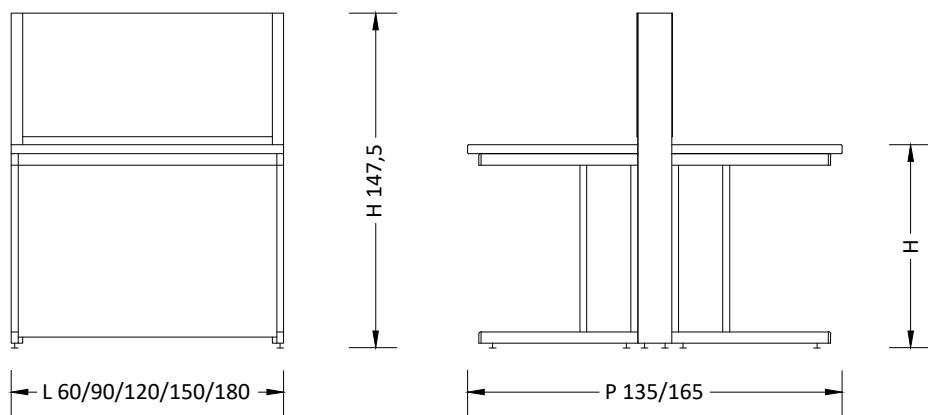

Centrale
Central

Bench with utilities partition M1

Certificati / Certificates: EN 13150 / EN 61010-1

BANCHI LABORATORIO
Laboratory benches

**MA95
AIR**

**Accessori
Accessories:**

Banco h 90 / Bench h 90
Scrivania h 75 / Desk h 75