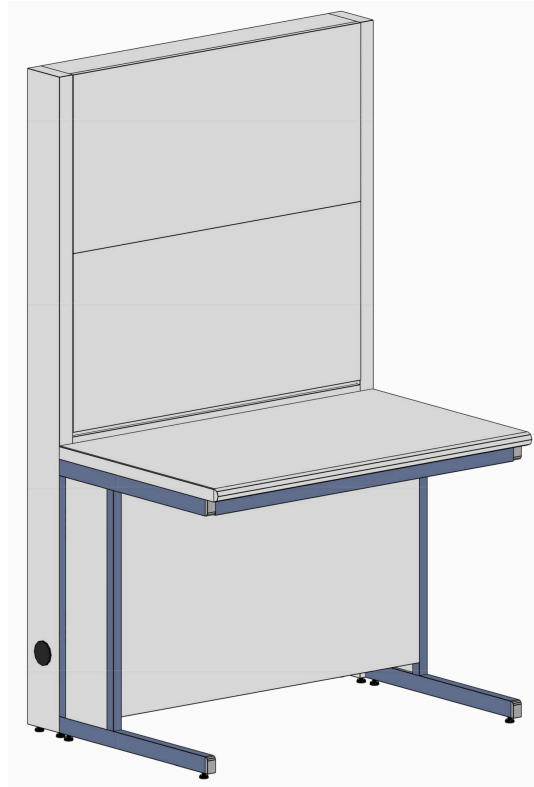

BANCHI LABORATORIO
Laboratory benches

**MA95
AIR**

Banco h 90 / Bench h 90
Scrivania h 75 / Desk h 75

Accessori
Accessories:

Ban BANCO con ALZATA TECNICA M1

Parete
Wall

Bench with wall panel M1

Certificati / Certificates: EN 13150 / EN 61010-1

BANCHI LABORATORIO
Laboratory benches

**MA95
AIR**

Banco h 90 / Bench h 90
Scrivania h 75 / Desk h 75

Accessori
Accessories:

Ban BANCO con ALZATA TECNICA M2

Parete
Wall

Bench with utilities partition M2

Certificati / Certificates: EN 13150 / EN 61010-1