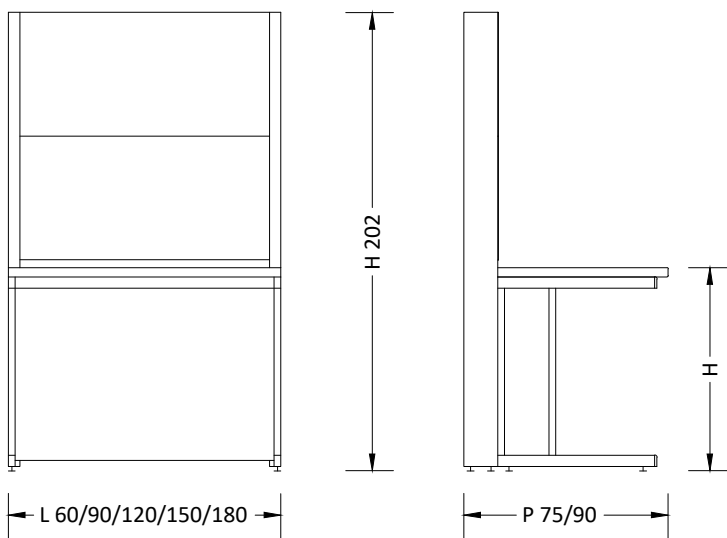

BANCHI LABORATORIO
Laboratory benches

**MA95
AIR**

Banco h 90 / Bench h 90
Scrivania h 75 / Desk h 75

Accessori
Accessories:

Ban BANCO con ALZATA TECNICA M1

Parete
Wall

Bench with wall panel M1

Certificati / Certificates: EN 13150 / EN 61010-1

BANCHI LABORATORIO
Laboratory benches

**MA95
AIR**

Banco h 90 / Bench h 90
Scrivania h 75 / Desk h 75

Accessori
Accessories:

Ban BANCO con ALZATA TECNICA M2

Parete
Wall

Bench with utilities partition M2

Certificati / Certificates: EN 13150 / EN 61010-1