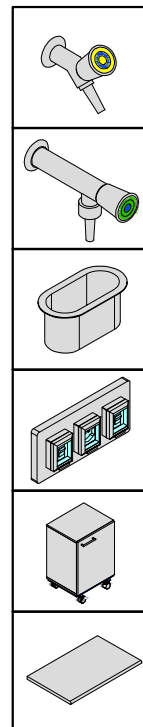

MA95
AIR

Accessori
Accessories:

Banco h 90 / Bench h 90
Scrivania h 75 / Desk h 75

Ban
Parete
Wall

BANCO con ALZATA TECNICA e PENSILE M1

Bench with wall panel unit, metal hanging cabinet, crystal sliding doors M1

Certificati / Certificates: EN 13150 / EN 61010-1

BANCHI LABORATORIO
Laboratory benches

**MA95
AIR**

Banco h 90 / Bench h 90
Scrivania h 75 / Desk h 75

Accessori
Accessories:

Certificati / Certificates: EN 13150 / EN 61010-1

BANCHI LABORATORIO
Laboratory benches

**MA95
AIR**

Banco h 90 / Bench h 90
Scrivania h 75 / Desk h 75

Accessori
Accessories:

Ban BANCO con ALZATA TECNICA M1

Parete
Wall

Bench with wall panel M1

Certificati / Certificates: EN 13150 / EN 61010-1