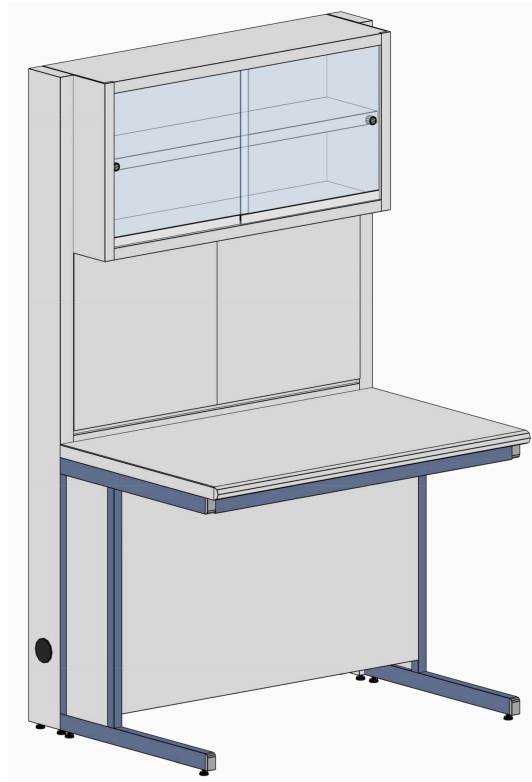

Ban
Parete
Wall

BANCO con ALZATA TECNICA e PENSILE M2

Bench with wall panel unit, metal hanging cabinet, crystal sliding doors M2

TALASSI
ISO 9001 / ISO 14001 / OHSAS 18001

Certificati / Certificates: EN 13150 / EN 61010-1