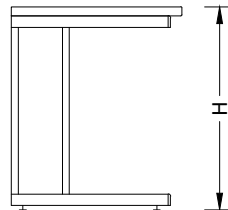

Ban BANCO

Parete
Wall

Bench

Certificati / Certificates: EN 13150 / EN 61010-1

← L 60/90/120/150/180 →

← P 60/75 →

Banco h 90 / Bench h 90
Scrivania h 75 / Desk h 75

BANCHI LABORATORIO
Laboratory benches

MA95

Accessori
Accessories:

Ban BANCO
CENTRALE
Central **Bench**

Certificati / Certificates: EN 13150 / EN 61010-1

L 60/90/120/150/180

P 120/150

Banco h 90 / Bench h 90
Scrivania h 75 / Desk h 75

BANCHI LABORATORIO
Laboratory benches