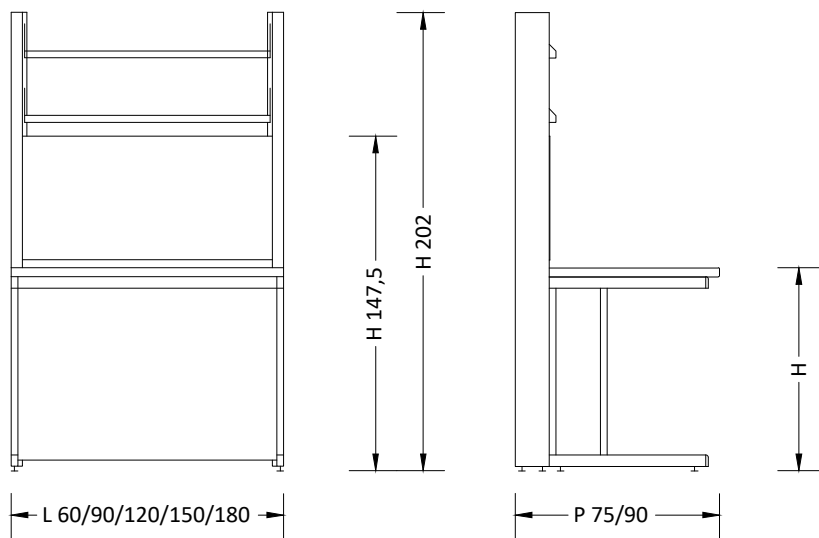

BANCHI LABORATORIO
Laboratory benches

**MA95
AIR**