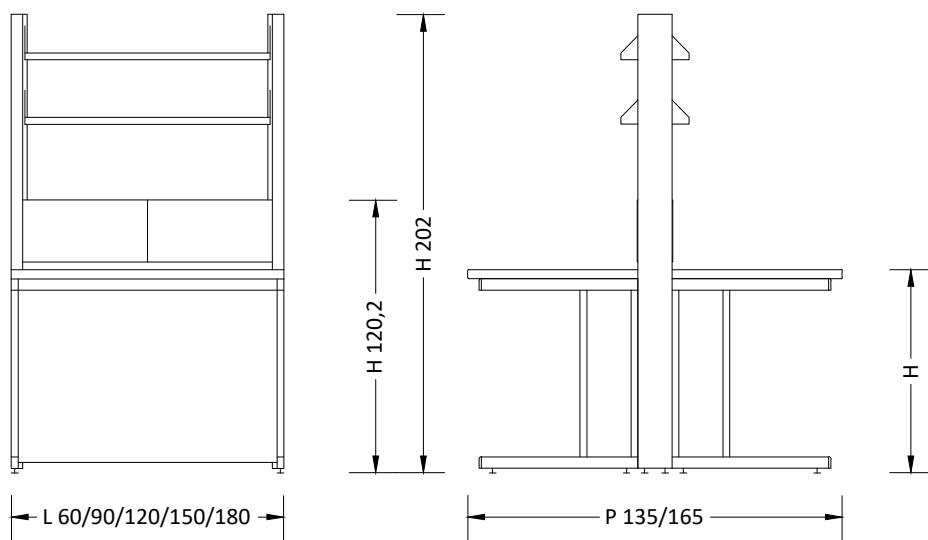

Bench with wall panel unit, adjustable shelves M2

TALASSI
ISO 9001 / ISO 14001 / OHSAS 18001

Certificati / Certificates: EN 13150 / EN 61010-1

BANCHI LABORATORIO
Laboratory benches

**MA95
AIR**

Banco h 90 / Bench h 90
Scrivania h 75 / Desk h 75