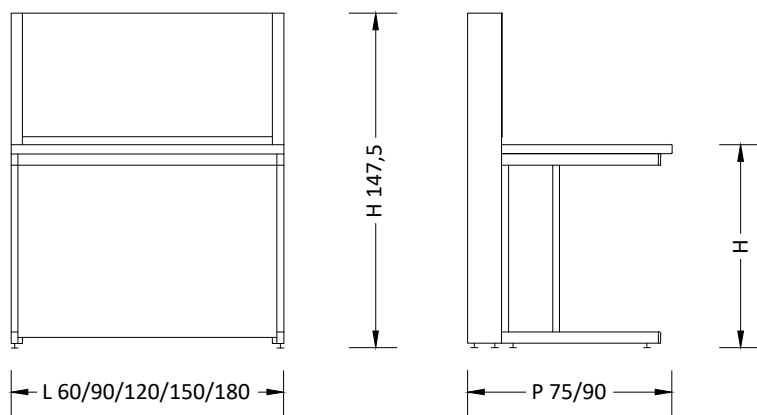

BANCHI LABORATORIO
Laboratory benches

**MA95
AIR**

**Accessori
Accessories:**

Banco h 90 / Bench h 90
Scrivania h 75 / Desk h 75