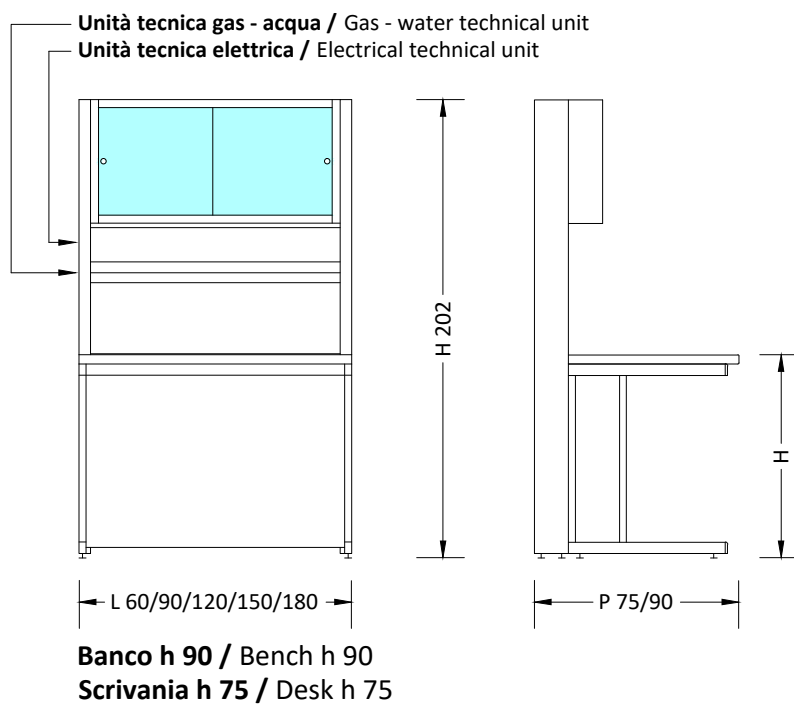

BANCHI LABORATORIO
Laboratory benches

**MA95
AIR**