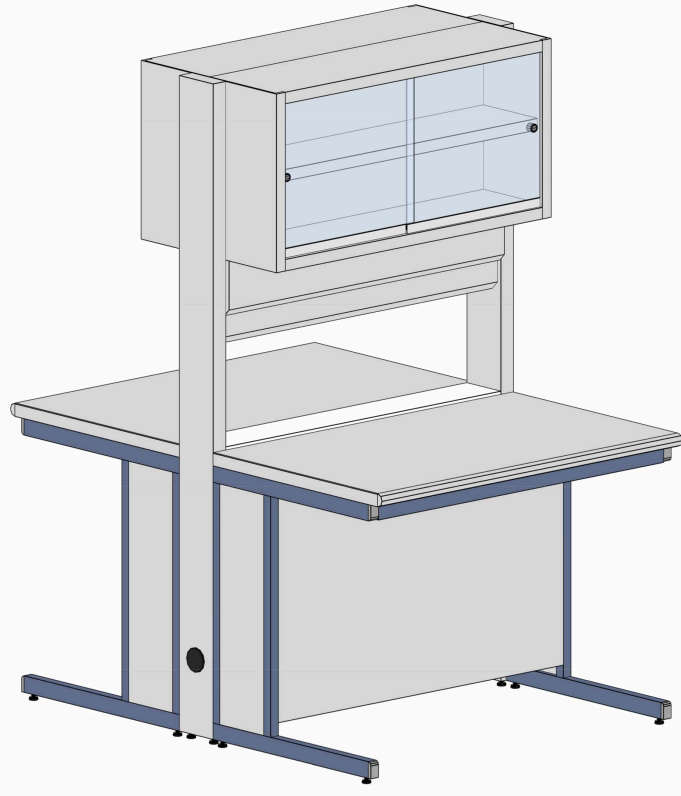

Banco h 90 / Bench h 90
Scrivania h 75 / Desk h 75

Accessori
Accessories:

Ban BANCO con UNITA' TECNICA e PENSILE

Parete / Wall
Bench with metal hanging cabinet, crystal sliding doors

Certificati / Certificates: EN 13150 / EN 61010-1

BANCHI LABORATORIO
Laboratory benches

**MA95
AIR**

**Accessori
Accessories:**

Ban BANCO con UNITA' TECNICA e PENSILE

Centrale Central Bench with metal hanging cabinet, crystal sliding doors

Certificati / Certificates: EN 13150 / EN 61010-1

Banco h 90 / Bench h 90
Scrivania h 75 / Desk h 75

Accessori
Accessories:

Ban BANCO con ALZATA TECNICA M1

Parete
Wall

Bench with utilities partition M1

Certificati / Certificates: EN 13150 / EN 61010-1

BANCHI LABORATORIO
Laboratory benches