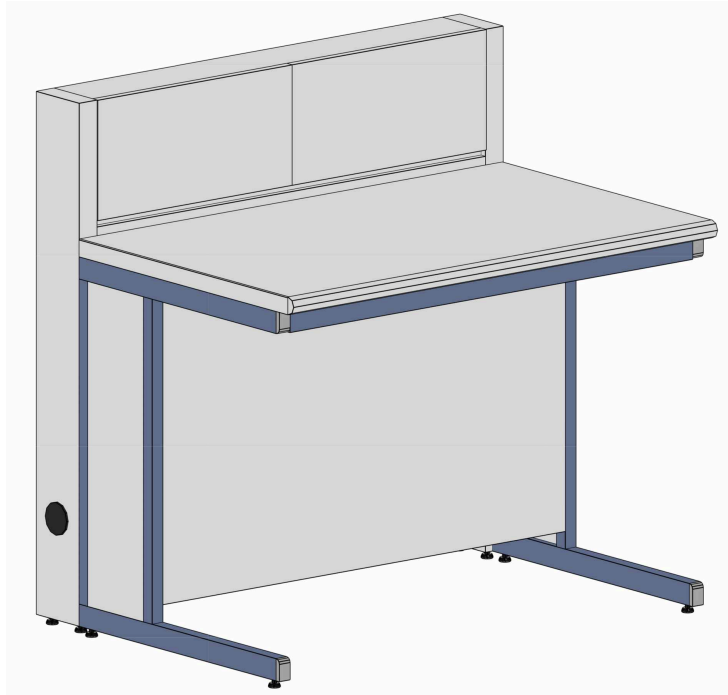

BANCHI LABORATORIO
Laboratory benches

**MA95
AIR**

Banco h 90 / Bench h 90
Scrivania h 75 / Desk h 75

Accessori
Accessories:

Ban BANCO con ALZATA TECNICA M2

Parete
Wall

Bench with utilities partition M2

Certificati / Certificates: EN 13150 / EN 61010-1

BANCHI LABORATORIO
Laboratory benches

**MA95
AIR**

Accessori
Accessories:

Banco h 90 / Bench h 90
Scrivania h 75 / Desk h 75

Ban BANCO con ALZATA TECNICA M2

Centrale
Central

Bench with utilities partition M2