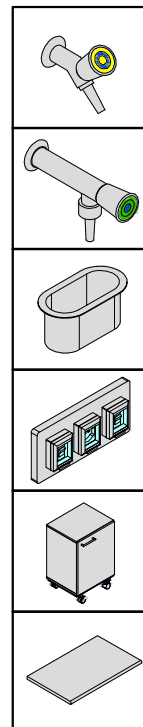

L 60/90/120/150/180

P 125/155

Banco h 90 / Bench h 90
Scrivania h 75 / Desk h 75

L 60/90/120/150/180

P 135/165

Banco h 90 / Bench h 90
Scrivania h 75 / Desk h 75

BANCHI LABORATORIO
Laboratory benches

MA95

BANCHI LABORATORIO
Laboratory benches

**MA95
AIR**

Banco h 90 / Bench h 90
Scrivania h 75 / Desk h 75

Accessori
Accessories:

Ban
Centrale
Central

BANCO con ALZATA TECNICA M1 e MENSOLE REGOLABILI

Bench with wall panel unit, adjustable shelves M1

BANCHI LABORATORIO
Laboratory benches

**MA95
AIR**

Banco h 90 / Bench h 90
Scrivania h 75 / Desk h 75

Accessori
Accessories:

Certificati / Certificates: EN 13150 / EN 61010-1

BANCHI LABORATORIO
Laboratory benches