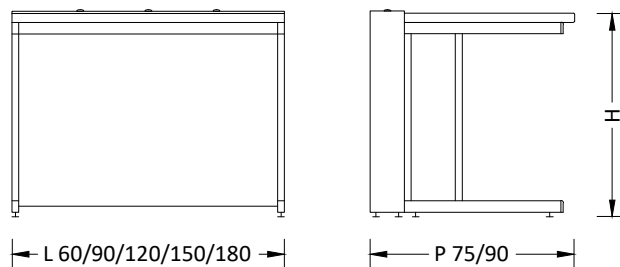

Banco h 90 / Bench h 90
Scrivania h 75 / Desk h 75