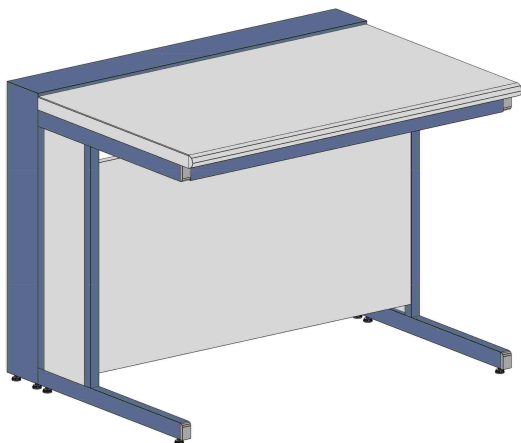

MA95

Accessori
Accessories:

Ban BANCO
CENTRALE
Central **Bench**

Certificati / Certificates: EN 13150 / EN 61010-1

L 60/90/120/150/180

P 120/150

Banco h 90 / Bench h 90
Scrivania h 75 / Desk h 75

BANCHI LABORATORIO
Laboratory benches

MA95

Accessori
Accessories:

Ban BANCO con BARRA PORTASERVIZI

Parete
Wall

Bench with technical utilities duct

Certificati / Certificates: EN 13150 / EN 61010-1

Banco h 90 / Bench h 90
Scrivania h 75 / Desk h 75

BANCHI LABORATORIO
Laboratory benches

MA95

Accessori
Accessories:

Banco h 90 / Bench h 90
Scrivania h 75 / Desk h 75

Ban BANCO con BARRA PORTASERVIZI

Centrale
Central

Bench with technical utilities duct

Certificati / Certificates: EN 13150 / EN 61010-1

L 60/90/120/150/180

P 125/155

Banco h 90 / Bench h 90
Scrivania h 75 / Desk h 75

L 60/90/120/150/180

P 135/165

Banco h 90 / Bench h 90
Scrivania h 75 / Desk h 75

BANCHI LABORATORIO
Laboratory benches

MA95