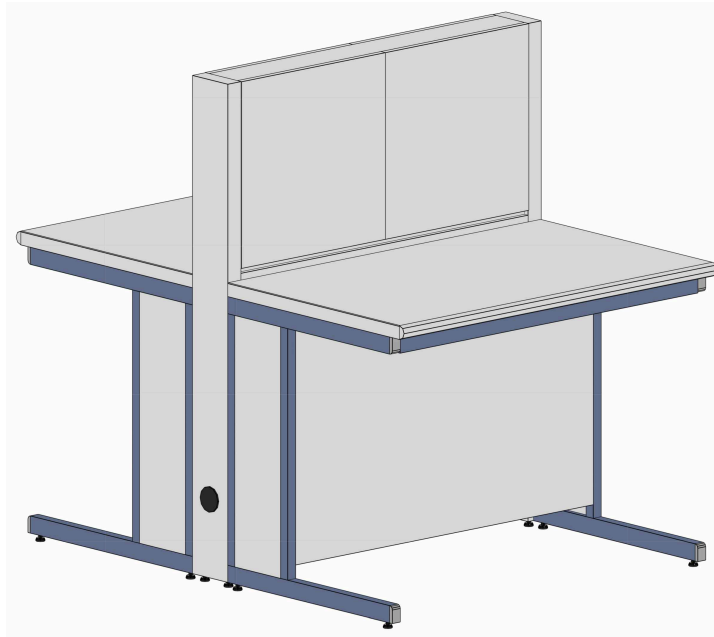

Ban BANCO con ALZATA TECNICA M2

Centrale
Central

Bench with utilities partition M2

Certificati / Certificates: EN 13150 / EN 61010-1