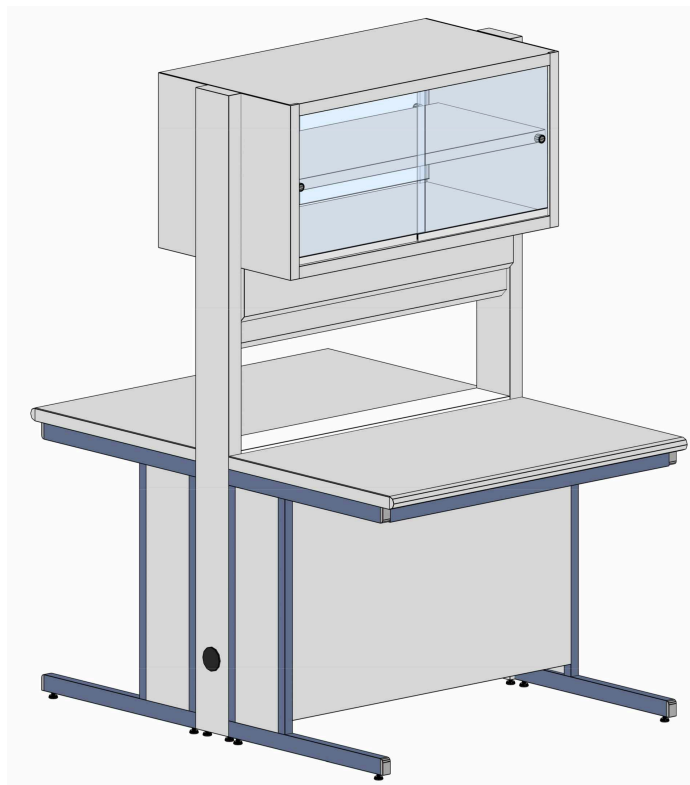

Banco h 90 / Bench h 90
Scrivania h 75 / Desk h 75

Accessori
Accessories:

Ban BANCO con UNITA' TECNICA e PENSILE

Parete / Wall
Bench with metal hanging cabinet, crystal sliding doors

Certificati / Certificates: EN 13150 / EN 61010-1

BANCHI LABORATORIO
Laboratory benches

**MA95
AIR**

**Accessori
Accessories:**

Ban BANCO con UNITA' TECNICA e PENSILE

Centrale Central Bench with metal hanging cabinet, crystal sliding doors

Certificati / Certificates: EN 13150 / EN 61010-1

BANCHI LABORATORIO
Laboratory benches

**MA95
AIR**

Accessori
Accessories:

Certificati / Certificates: EN 13150 / EN 61010-1

BANCHI LABORATORIO
Laboratory benches

MA95
AIR

Unità tecnica gas - acqua / Gas - water technical unit
Unità tecnica elettrica / Electrical technical unit

Banco h 90 / Bench h 90
Scrivania h 75 / Desk h 75

Accessori
Accessories:

Ban BANCO con ALZATA TECNICA M1

Parete
Wall

Bench with utilities partition M1

Certificati / Certificates: EN 13150 / EN 61010-1

BANCHI LABORATORIO
Laboratory benches