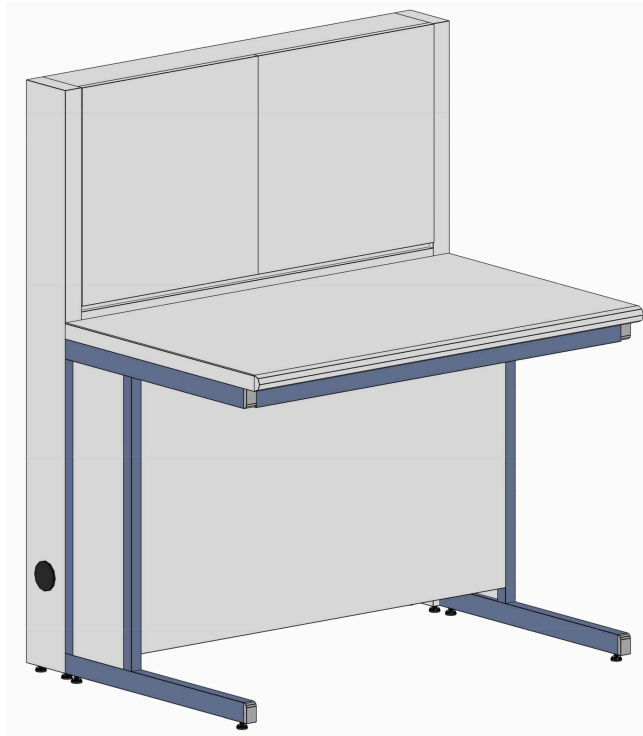

Ban BANCO con ALZATA TECNICA M2

Parete
Wall

Bench with utilities partition M2

Certificati / Certificates: EN 13150 / EN 61010-1