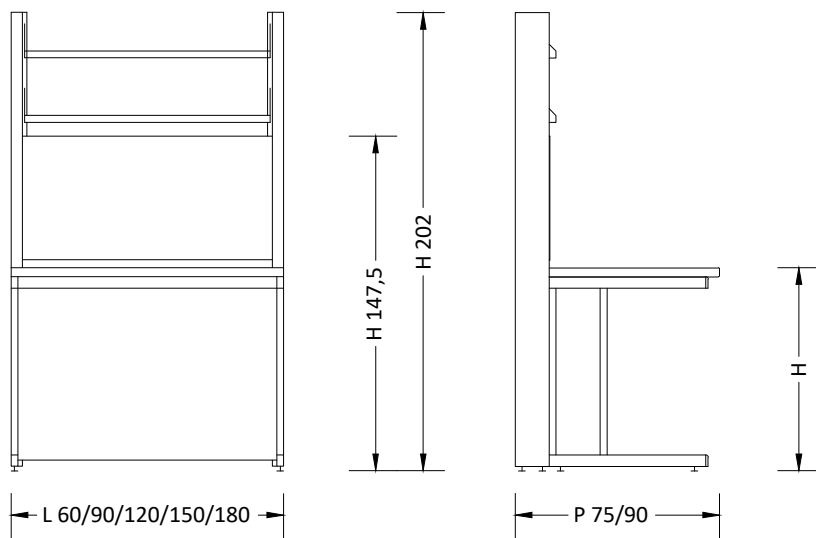

BANCHI LABORATORIO
Laboratory benches

**MA95
AIR**