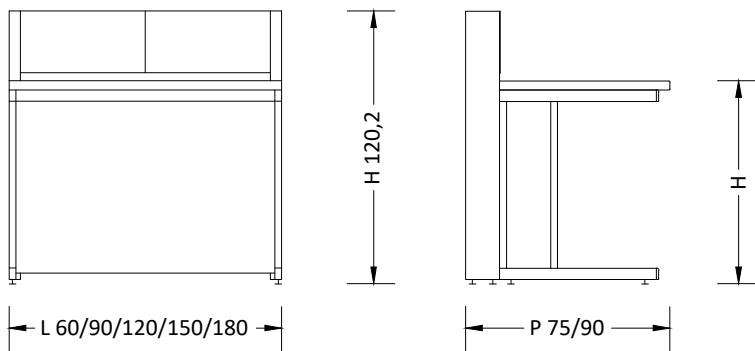

BANCHI LABORATORIO
Laboratory benches

**MA95
AIR**

Accessori
Accessories: