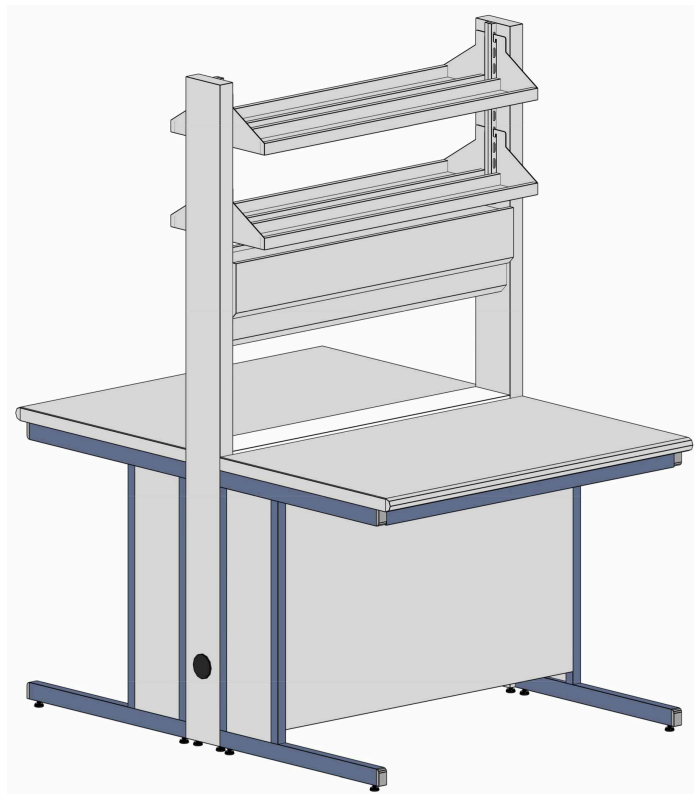

Ban
Centrale
Central

BANCO con UNITA' TECNICA e MENSOLE REGOLABILI

Bench with wall unit without panel, adjustable shelves

TALASSI
ISO 9001 / ISO 14001 / OHSAS 18001

Certificati / Certificates: EN 13150 / EN 61010-1