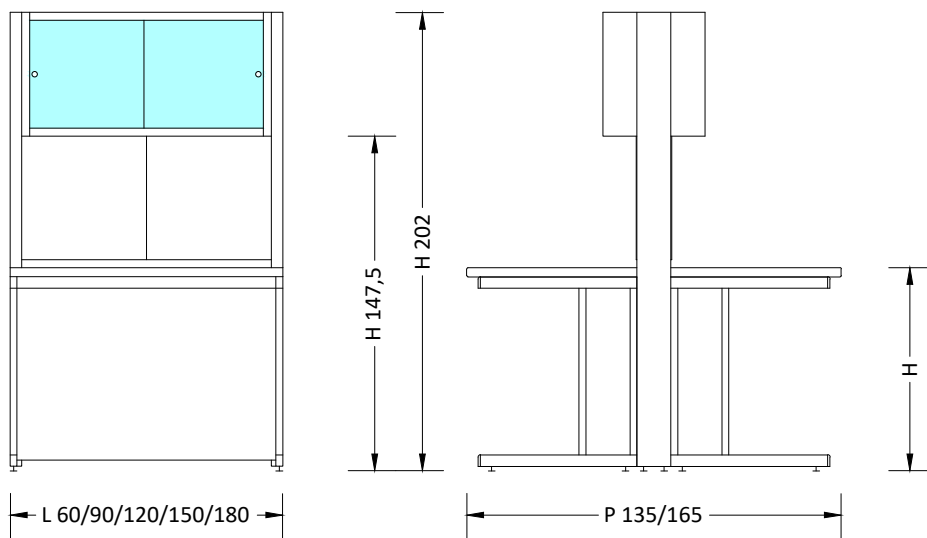

BANCHI LABORATORIO
Laboratory benches

**MA95
AIR**