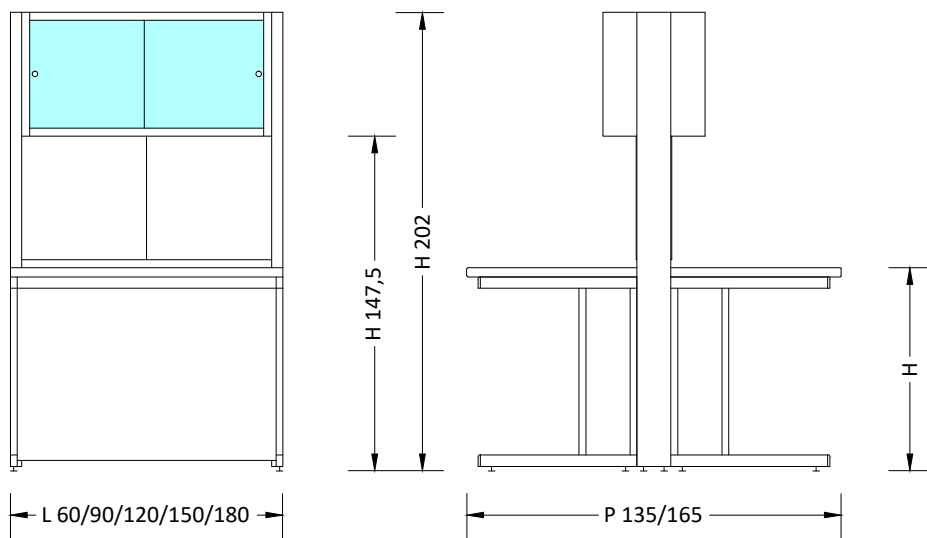

BANCHI LABORATORIO
Laboratory benches

**MA95
AIR**