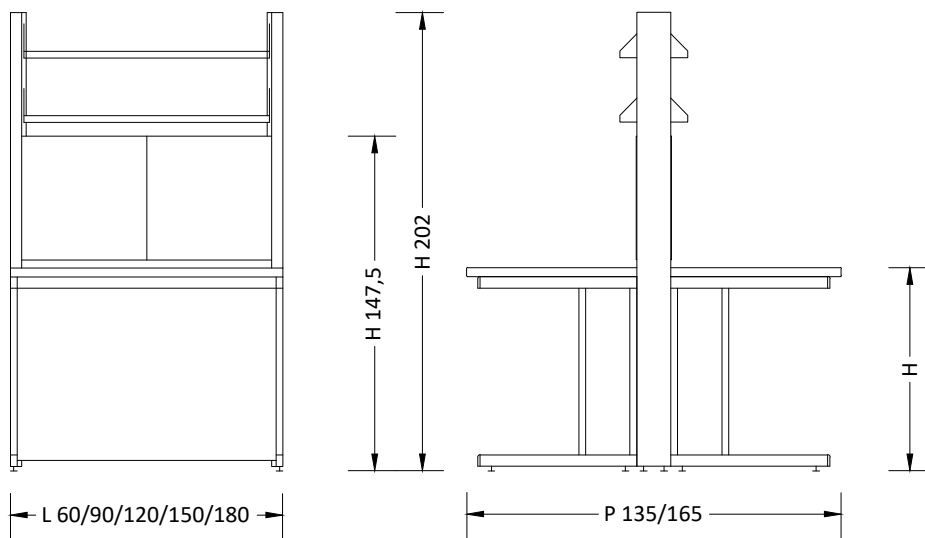

BANCHI LABORATORIO
Laboratory benches

MA95
AIR

Accessori
Accessories: