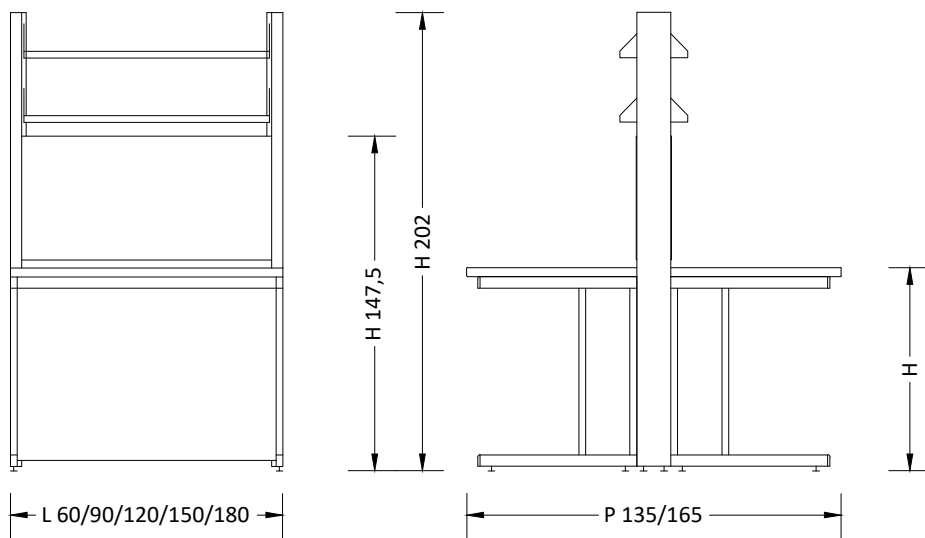

BANCHI LABORATORIO
Laboratory benches

MA95
AIR

Accessori
Accessories: