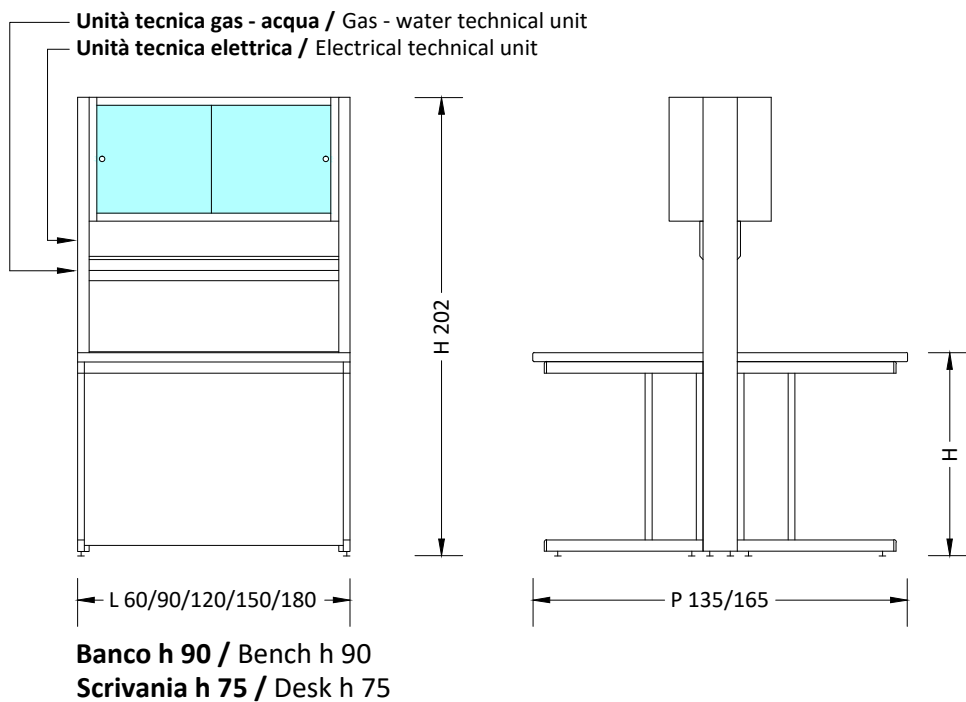

BANCHI LABORATORIO
Laboratory benches

**MA95
AIR**