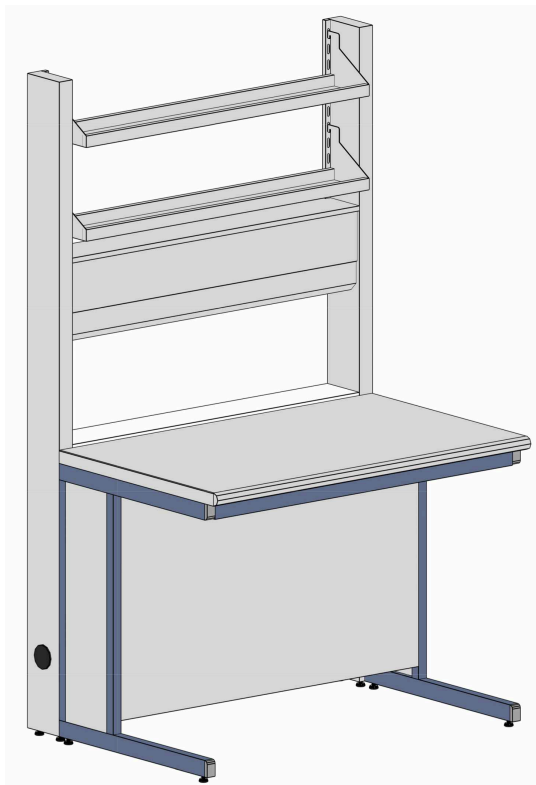

L 60/90/120/150/180

P 125/155

Banco h 90 / Bench h 90
Scrivania h 75 / Desk h 75

L 60/90/120/150/180

P 135/165

Banco h 90 / Bench h 90
Scrivania h 75 / Desk h 75

BANCHI LABORATORIO
Laboratory benches

MA95

**Accessori
Accessories:**

Banco h 90 / Bench h 90
Scrivania h 75 / Desk h 75

Ban
Parete
Wall

BANCO con UNITA' TECNICA e MENSOLE REGOLABILI

Bench with wall unit without panel, adjustable shelves

TALASSI
ISO 9001 / ISO 14001 / OHSAS 18001

Certificati / Certificates: EN 13150 / EN 61010-1

BANCHI LABORATORIO
Laboratory benches

**MA95
AIR**

Banco h 90 / Bench h 90
Scrivania h 75 / Desk h 75

Accessori
Accessories:

Ban
Centrale
Central

BANCO con UNITA' TECNICA e MENSOLE REGOLABILI