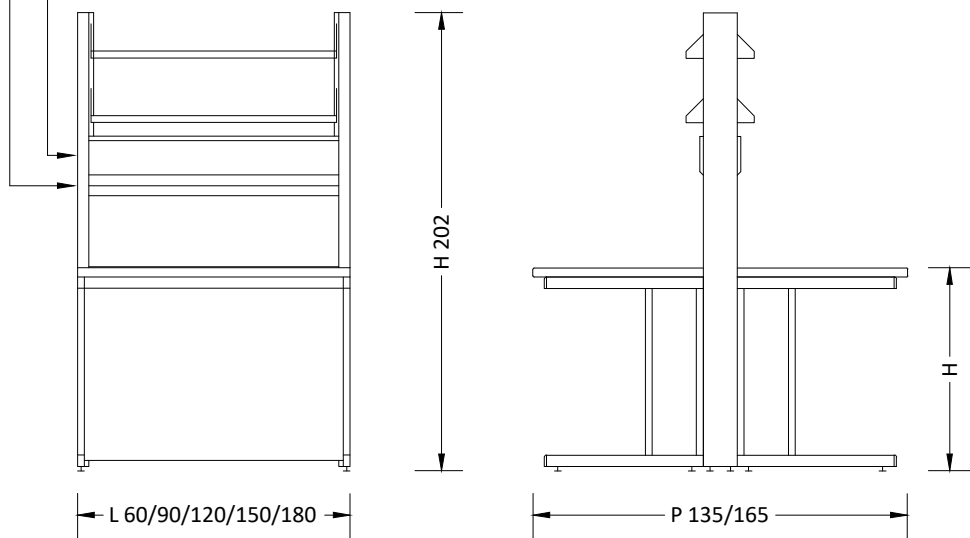

Banco h 90 / Bench h 90
Scrivania h 75 / Desk h 75

Accessori
Accessories:

Ban BANCO con UNITA' TECNICA e PENSILE

Parete / Wall
Bench with metal hanging cabinet, crystal sliding doors

Certificati / Certificates: EN 13150 / EN 61010-1