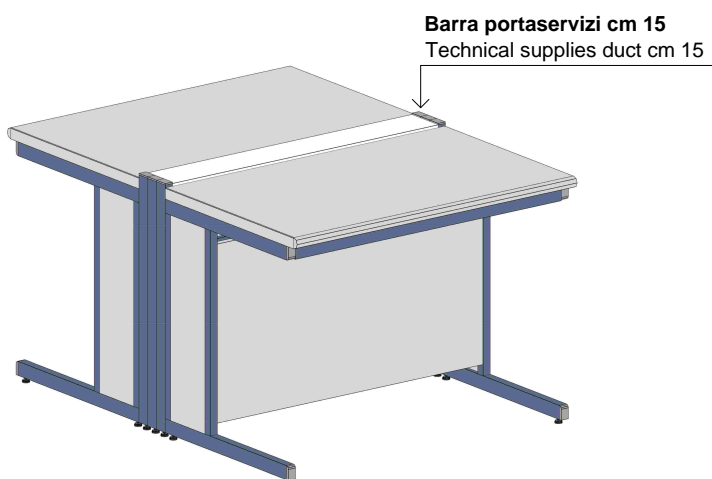

BANCHI LABORATORIO
Laboratory benches

MA95

Accessori
Accessories:

Banco h 90 / Bench h 90
Scrivania h 75 / Desk h 75

Ban BANCO con BARRA PORTASERVIZI

Centrale
Central

Bench with technical utilities duct

Certificati / Certificates: EN 13150 / EN 61010-1

L 60/90/120/150/180

P 125/155

Banco h 90 / Bench h 90
Scrivania h 75 / Desk h 75

L 60/90/120/150/180

P 135/165

Banco h 90 / Bench h 90
Scrivania h 75 / Desk h 75

BANCHI LABORATORIO
Laboratory benches

MA95