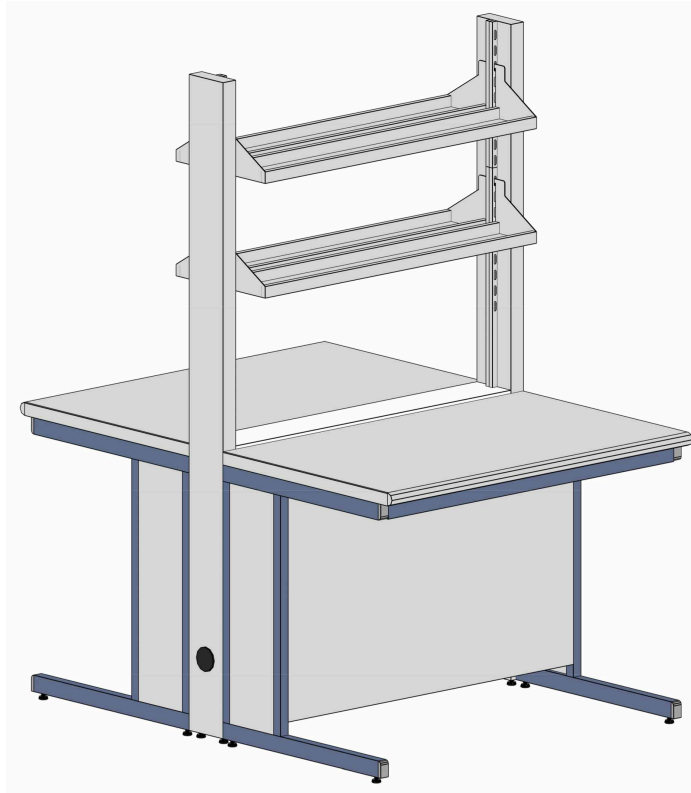

L 60/90/120/150/180

P 125/155

Banco h 90 / Bench h 90
Scrivania h 75 / Desk h 75

L 60/90/120/150/180

P 135/165

Banco h 90 / Bench h 90
Scrivania h 75 / Desk h 75

BANCHI LABORATORIO
Laboratory benches

MA95

Accessori
Accessories:

Ban **BANCO** con **UNITA' TECNICA APERTA**

Centrale
Central

Bench with technical unit open

Certificati / Certificates: EN 13150 / EN 61010-1

BANCHI LABORATORIO
Laboratory benches

**MA95
AIR**

**Accessori
Accessories:**

Banco h 90 / Bench h 90
Scrivania h 75 / Desk h 75

Ban
Parete
Wall

BANCO con UNITA' TECNICA e MENSOLE REGOLABILI

Bench with wall unit without panel, adjustable shelves

TALASSI
ISO 9001 / ISO 14001 / OHSAS 18001

Certificati / Certificates: EN 13150 / EN 61010-1

BANCHI LABORATORIO
Laboratory benches

**MA95
AIR**

Banco h 90 / Bench h 90
Scrivania h 75 / Desk h 75

Accessori
Accessories:

Ban
Centrale
Central

BANCO con UNITA' TECNICA e MENSOLE REGOLABILI