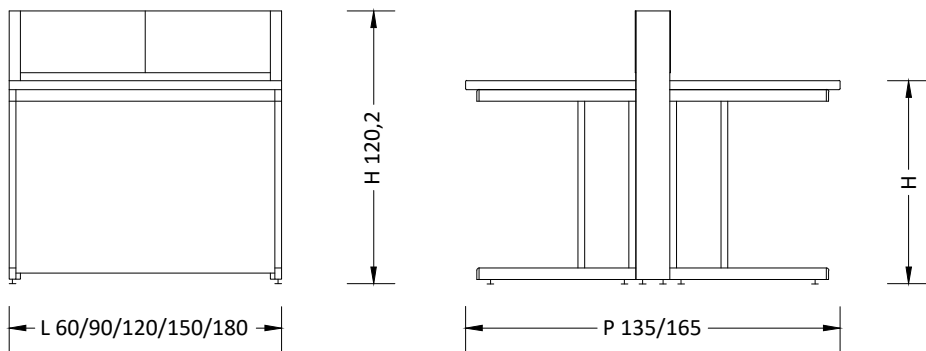

BANCHI LABORATORIO
Laboratory benches

**MA95
AIR**

**Accessori
Accessories:**