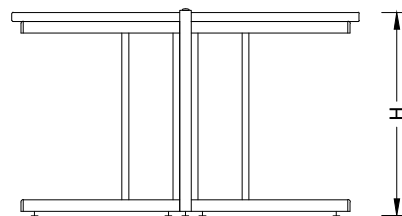

BANCHI LABORATORIO
Laboratory benches

MA95

Accessori
Accessories:

Banco h 90 / Bench h 90
Scrivania h 75 / Desk h 75

Ban BANCO con BARRA PORTASERVIZI

Centrale
Central

Bench with technical utilities duct

Certificati / Certificates: EN 13150 / EN 61010-1

L 60/90/120/150/180

P 125/155

Banco h 90 / Bench h 90
Scrivania h 75 / Desk h 75

L 60/90/120/150/180

P 135/165

Banco h 90 / Bench h 90
Scrivania h 75 / Desk h 75

BANCHI LABORATORIO
Laboratory benches

MA95