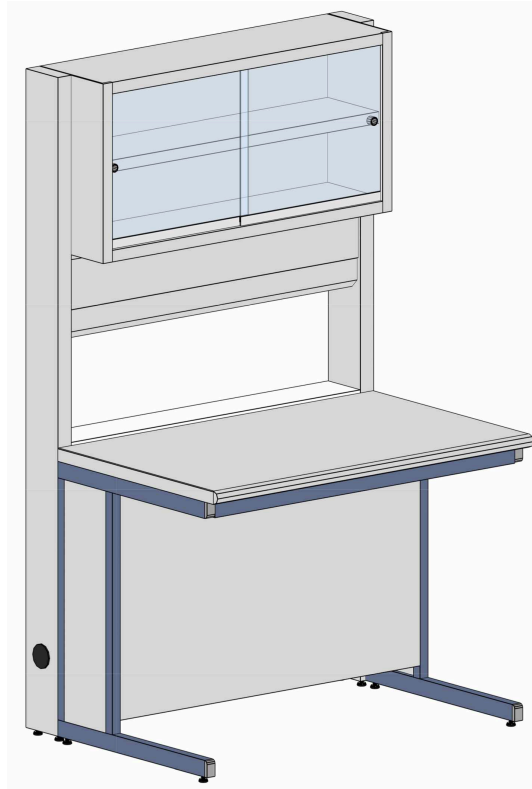

**Accessori
Accessories:**

Banco h 90 / Bench h 90
Scrivania h 75 / Desk h 75

Ban
Parete
Wall

BANCO con UNITA' TECNICA e MENSOLE REGOLABILI

Bench with wall unit without panel, adjustable shelves

TALASSI
ISO 9001 / ISO 14001 / OHSAS 18001

Banco h 90 / Bench h 90
Scrivania h 75 / Desk h 75

Accessori
Accessories:

Ban BANCO con UNITA' TECNICA e PENSILE

Parete / Wall
Bench with metal hanging cabinet, crystal sliding doors

Certificati / Certificates: EN 13150 / EN 61010-1

BANCHI LABORATORIO
Laboratory benches

**MA95
AIR**

**Accessori
Accessories:**

Ban BANCO con UNITA' TECNICA e PENSILE

Centrale Central Bench with metal hanging cabinet, crystal sliding doors

Certificati / Certificates: EN 13150 / EN 61010-1

Banco h 90 / Bench h 90
Scrivania h 75 / Desk h 75

Accessori
Accessories:

Ban BANCO con ALZATA TECNICA M1

Parete
Wall

Bench with utilities partition M1

Certificati / Certificates: EN 13150 / EN 61010-1

BANCHI LABORATORIO
Laboratory benches