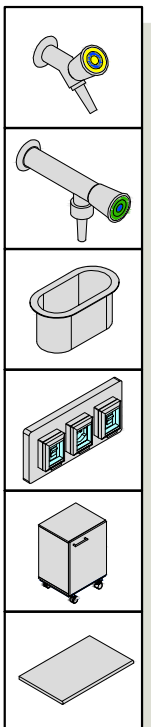

BANCHI LABORATORIO
Laboratory benches

MA95

Accessori
Accessories:

Banco h 90 / Bench h 90
Scrivania h 75 / Desk h 75

Ban BANCO con BARRA PORTASERVIZI

Centrale
Central

Bench with technical utilities duct

Certificati / Certificates: EN 13150 / EN 61010-1

L 60/90/120/150/180

P 125/155

Banco h 90 / Bench h 90
Scrivania h 75 / Desk h 75

L 60/90/120/150/180

P 135/165

Banco h 90 / Bench h 90
Scrivania h 75 / Desk h 75

BANCHI LABORATORIO
Laboratory benches

MA95

Accessori
Accessories:

Ban **BANCO** con **UNITA' TECNICA APERTA**

Centrale
Central

Bench with technical unit open

Certificati / Certificates: EN 13150 / EN 61010-1

BANCHI LABORATORIO
Laboratory benches

**MA95
AIR**

**Accessori
Accessories:**

Banco h 90 / Bench h 90
Scrivania h 75 / Desk h 75

Ban
Parete
Wall

BANCO con UNITA' TECNICA e MENSOLE REGOLABILI

Bench with wall unit without panel, adjustable shelves

TALASSI
ISO 9001 / ISO 14001 / OHSAS 18001