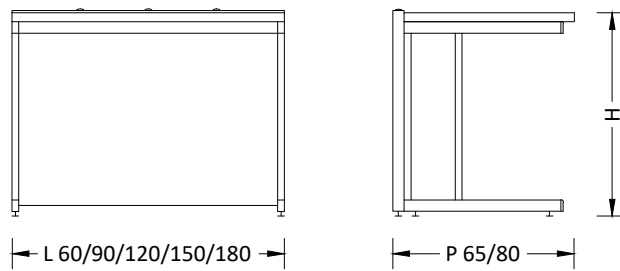

MA95

Accessori
Accessories:

Ban BANCO con BARRA PORTASERVIZI

Parete
Wall

Bench with technical utilities duct

Certificati / Certificates: EN 13150 / EN 61010-1

Banco h 90 / Bench h 90
Scrivania h 75 / Desk h 75