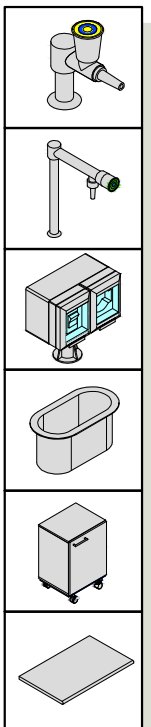

Ban BANCO

Parete
Wall

Bench

Certificati / Certificates: EN 13150 / EN 61010-1

← L 60/90/120/150/180 →

← P 60/75 →

Banco h 90 / Bench h 90
Scrivania h 75 / Desk h 75

BANCHI LABORATORIO
Laboratory benches

MA95

Accessori
Accessories:

Ban BANCO
CENTRALE
Central **Bench**

Certificati / Certificates: EN 13150 / EN 61010-1

L 60/90/120/150/180

P 120/150

Banco h 90 / Bench h 90
Scrivania h 75 / Desk h 75

BANCHI LABORATORIO
Laboratory benches

L 60/90/120/150/180

P 125/155

Banco h 90 / Bench h 90
Scrivania h 75 / Desk h 75

L 60/90/120/150/180

P 135/165

Banco h 90 / Bench h 90
Scrivania h 75 / Desk h 75

BANCHI LABORATORIO
Laboratory benches

MA95