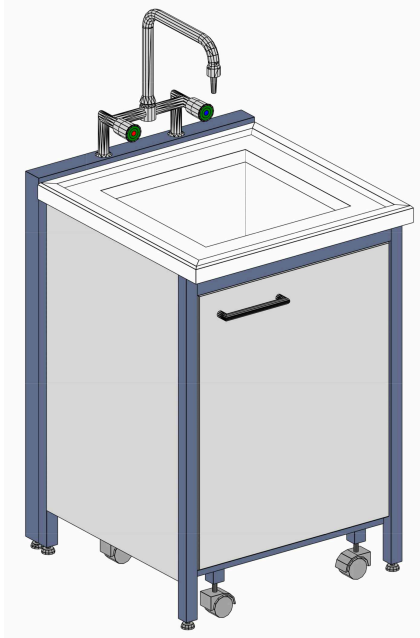

Lav BANCO LAVAGGIO cm 60

Parete / Centrale
Wall / Central

Washing bench cm 60

Certificati / Certificates: EN 13150 / EN 61010-1

MA905031 - l 60 x p 65 x h 90
Piano in Polipropilene bianco / White polypropylene working top

MA905030 - l 60 x p 80 x h 90
Piano in Polipropilene bianco / White polypropylene working top

MA905055 - l 60 x p 80 x h 90
Piano in Acciaio Inox Aisi 304 / Steel working top AISI 304

MA905070 - l 60 x p 80 x h 90
Piano in Monolitico / Monolithic gres working top