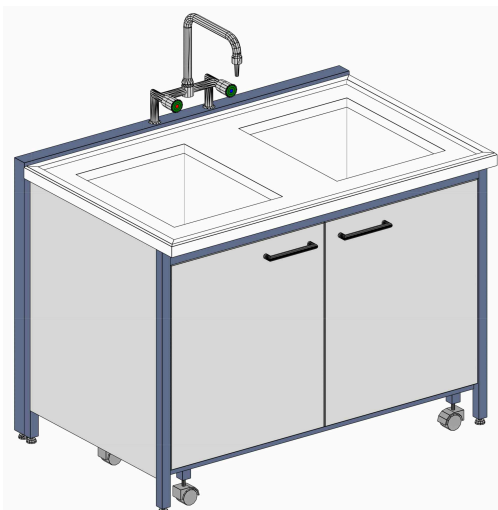

MA905042 - l 120 x p 80 x h 90
Piano in Polipropilene bianco / White polypropylene working top

BANCHI LAVAGGIO
Washing benches

MA90

Accessori
Accessories: