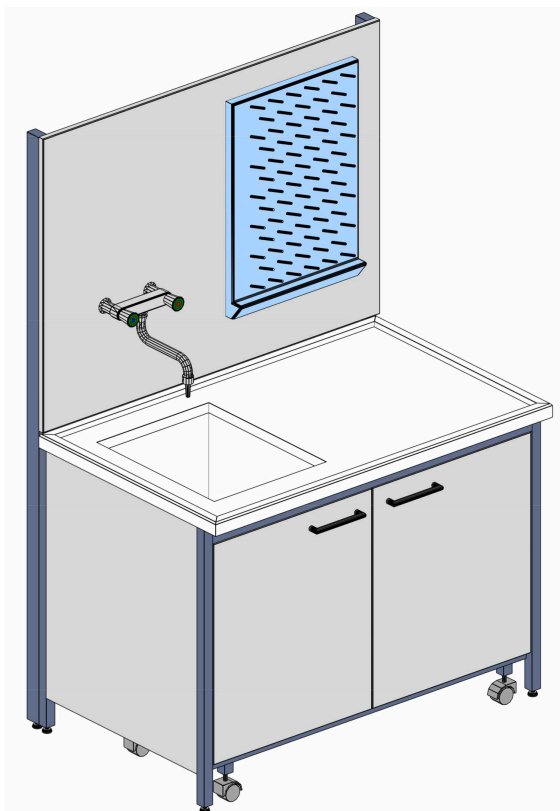

MA905046 - l 180 x p 80 x h 90
(DESTRA - SINISTRA) / (Right - Left)
Piano in Polipropilene bianco / White polypropylene working top

BANCHI LAVAGGIO
Washing benches

MA90

Accessori
Accessories:

Lav BANCO LAVAGGIO con ALZATA

Parete
Wall

Washing bench with wall panel

Certificati / Certificates: EN 13150 / EN 61010-1

MA905410 - l 60 x p 80 x h 200
Piano in Polipropilene bianco / White polypropylene working top

MA905411 - l 60 x p 80 x h 200
Piano in Monolitico / Monolithic gres working top