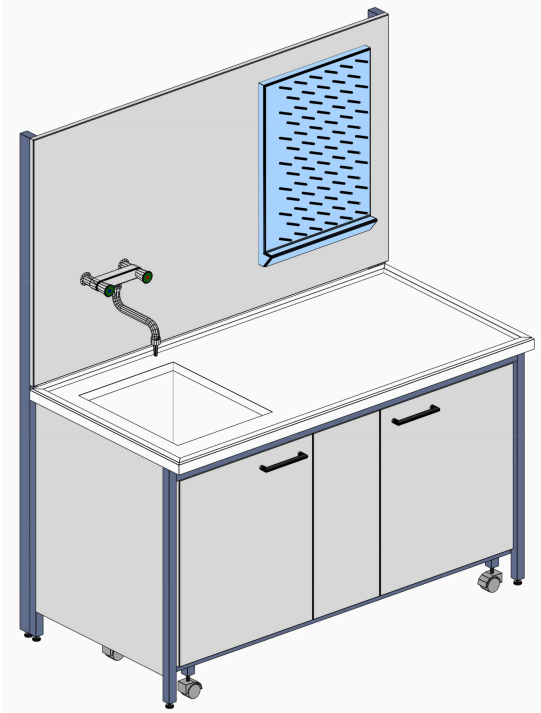

BANCHI LAVAGGIO
Washing benches

MA90

Accessori
Accessories:

Lav BANCO LAVAGGIO con ALZATA

Parete
Wall

Washing bench with wall panel

Certificati / Certificates: EN 13150 / EN 61010-1

MA905430 - l 150 x p 80 x h 180
(DESTRA - SINISTRA) / (Right - Left)