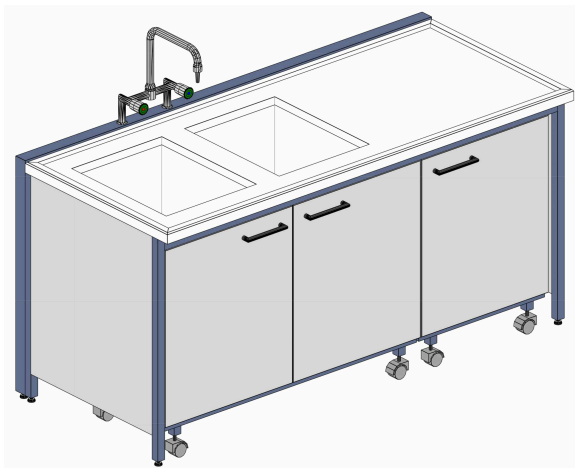

MA905046 - l 180 x p 80 x h 90
(DESTRA - SINISTRA) / (Right - Left)
Piano in Polipropilene bianco / White polypropylene working top

BANCHI LAVAGGIO
Washing benches

MA90

Accessori
Accessories: