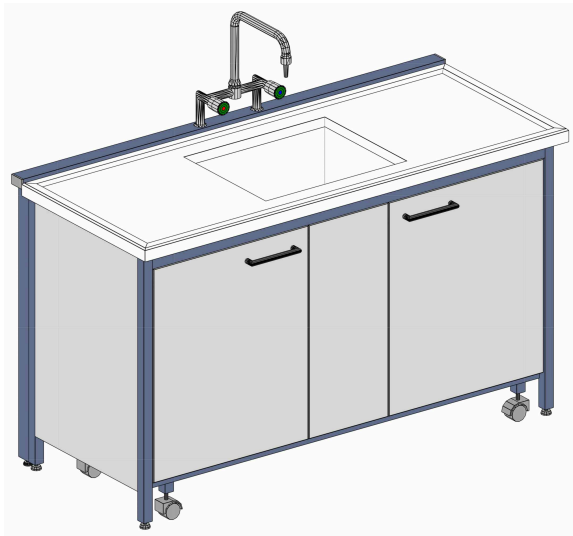

BANCHI LAVAGGIO
Washing benches

MA90

Accessori
Accessories:

Lav BANCO LAVAGGIO cm 150
Parete / Centrale
Wall / Central Washing bench cm 150

Certificati / Certificates: EN 13150 / EN 61010-1

MA905041 - l 150 x p 65 x h 90
Piano in Polipropilene bianco / White polypropylene working top