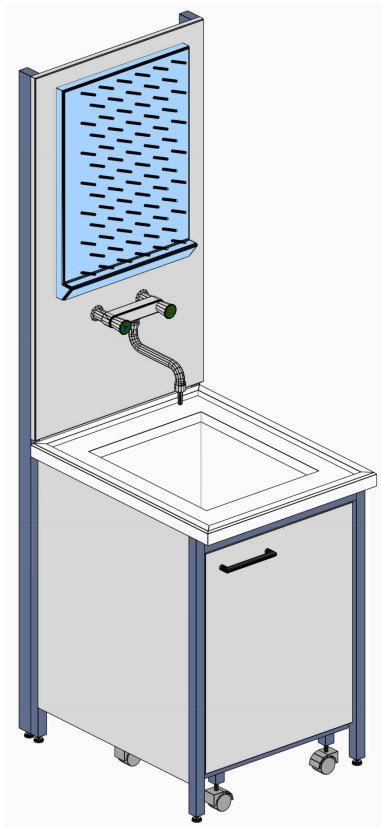

Lav BANCO LAVAGGIO con ALZATA

Parete
Wall

Washing bench with wall panel

Certificati / Certificates: EN 13150 / EN 61010-1

MA905410 - l 60 x p 80 x h 200
Piano in Polipropilene bianco / White polypropylene working top

MA905411 - l 60 x p 80 x h 200
Piano in Monolitico / Monolithic gres working top