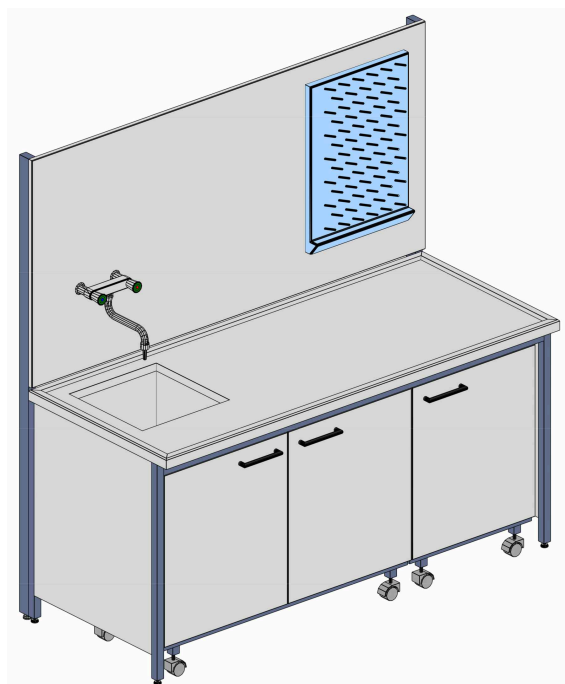

MA905440 - l 180 x p 80 x h 180
(DESTRA - SINISTRA) / (Right - Left)

Piano in Polipropilene bianco / White polypropylene working top

MA905441 - l 180 x p 80 x h 180
(DESTRA - SINISTRA) / (Right - Left)

Piano in Monolitico / Monolithic gres working top

BANCHI LAVAGGIO
Washing benches

MA90

Accessori
Accessories: