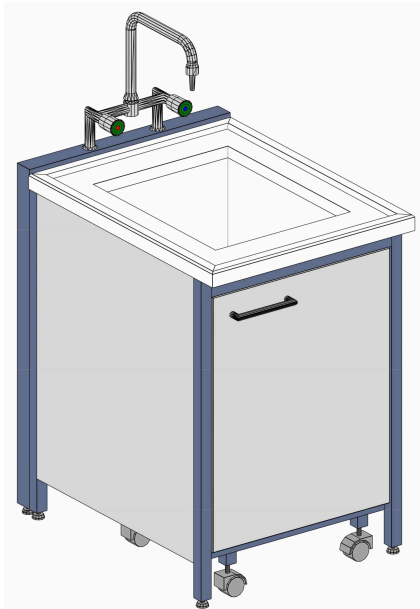

Lav BANCO LAVAGGIO cm 60

Parete / Centrale
Wall / Central

Washing bench cm 60

Certificati / Certificates: EN 13150 / EN 61010-1

MA905031 - l 60 x p 65 x h 90
Piano in Polipropilene bianco / White polypropylene working top