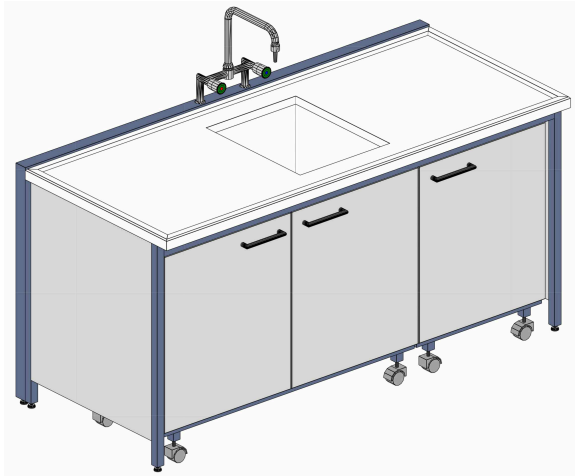

Lav BANCO LAVAGGIO cm 180

Parete / Centrale
Wall / Central

Washing bench cm 180

Certificati / Certificates: EN 13150 / EN 61010-1

MA905045 - l 180 x p 80 x h 90
Piano in Polipropilene bianco / White polypropylene working top

MA905088 - l 180 x p 80 x h 90
Piano in Monolitico / Monolithic gres working top