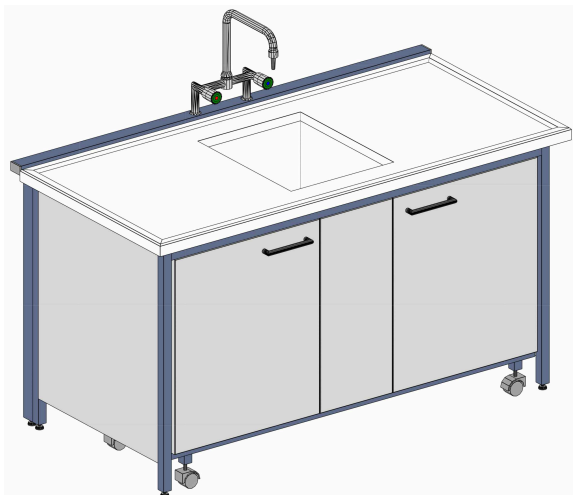

MA905039 - l 150 x p 80 x h 90
Piano in Monolitico / Monolithic gres working top

MA905063 - l 150 x p 80 x h 90
Piano in Acciaio Inox Aisi 304 / Steel working top AISI 304

MA905087 - l 150 x p 80 x h 90
Piano in Polipropilene bianco / White polypropylene working top

BANCHI LAVAGGIO
Washing benches

MA90

Accessori
Accessories: